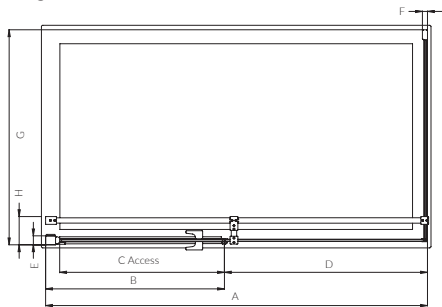

KUDOS COLLECTION

siona

Pivot corner doors

Corner Pivot Doors

Door Size	*Product Code	Adjustments (mm)		Dimensions (mm)			
		A	B	C	D	E	F
800mm	SNPCP80	775-795	635-655	585	137	32	18
900mm	SNPCP90	875-895	635-655	585	237	32	18
1000mm	SNPCP100	975-995	635-655	585	337	32	18
1200mm	SNPCP120	1175-1195	635-655	585	537	32	18

Door Height: 2000 mm excluding tray (2025mm Inc. Support Bar)

Diagram

Side Panels

Panel Size	*Product Code	Adjustments (mm)	Price (Inc. VAT)
		G	
760mm	SNPC76	735-755	£300.00
800mm	SNPC80	775-795	£310.00
900mm	SNPC90	875-895	£330.00