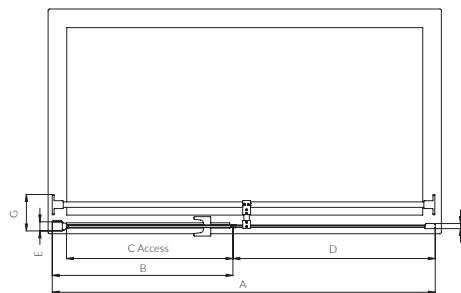

KUDOS COLLECTION

siona

Pivot recess doors

Recess Pivot Doors

Door Size	*Product Code	Adjustments (mm)	Dimensions (mm)				
		A	B	C	D	E	F
800mm	SNPR80	765-805	635-655	585	157	32	18
900mm	SNPR90	865-905	635-655	585	257	32	18
1000mm	SNPR100	965-1005	635-655	585	357	32	18
1200mm	SNPR120	1165-1205	635-655	585	557	32	18

Door Height: 2000 mm excluding tray (2025mm Inc. Support Bar)

Diagram

*When ordering matt black please add **MBK** to product codes