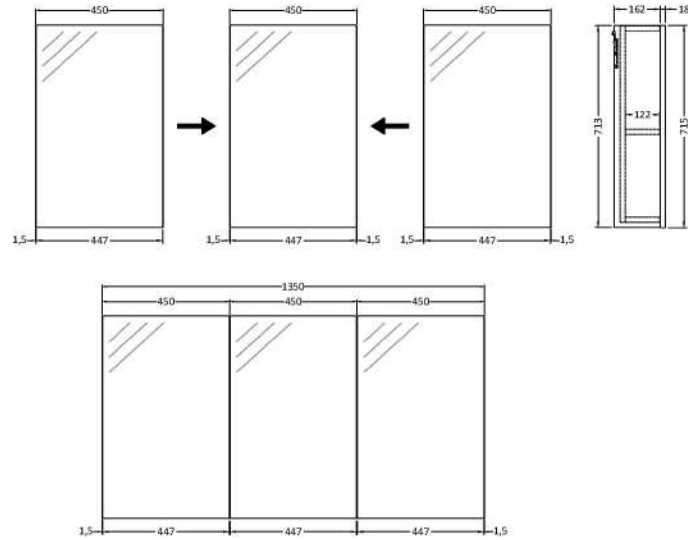

Sales Code: QUA010

Description: 1347mm 3 Door Mirror Unit

Packaging Details

Barcode: 5056211890959

Sales Code: NVQ319

Description: 1347mm 3 Door Mirror Unit (Cabinet Only)

Product Dimensions

Height (mm):	713
Width (mm):	1347
Depth (mm):	162
Nett Weight (kg):	22

Packaging Dimensions

Height (mm):	755
Width (mm):	1390
Depth (mm):	202
Gross Weight (kg):	22

Packaging Data

Box Colour:	Brown Cardboard Box
Box Qty:	1
Label Size:	50 x 100
Label Colour:	White Label
Label Qty:	2

Outer Box Dimensions (If Applicable)

Height (mm):	
Width (mm):	
Depth (mm):	
Gross Weight (kg):	
Barcode:	5055275883419

Product Details

Country of Origin:	United Kingdom
Fitting Instruction:	No
CE & UKCA:	Yes
FSC Certified Materials:	Yes
Colour:	Gloss Grey
Construction Method:	Cam & Wood Dowel
Construction Type:	Rigid
Cabinet Finish:	MFC Gloss
Fascia Finish:	Not Applicable
Cabinet Thickness (mm):	18
Fascia Thickness (mm):	18
Drawer Included:	No
Drawer Type:	Not Applicable
No of Shelves:	3
Hinge Type:	95 Degree Clip-On Soft Close
Hinge Included:	Yes
Adjustable Legs:	Not Applicable
Fixings Included:	Yes
Handle Style:	Not Applicable
Waste Shroud:	Not Applicable
Handle Included:	Not Applicable
Handle Type:	Not Applicable

Sales Code: NVQ320

Description: 1347mm 3 Door Mirror Unit (Doors Only)

Product Dimensions

Height (mm):	715
Width (mm):	446
Depth (mm):	22
Nett Weight (kg):	26

Packaging Dimensions

Height (mm):	725
Width (mm):	460
Depth (mm):	90
Gross Weight (kg):	26