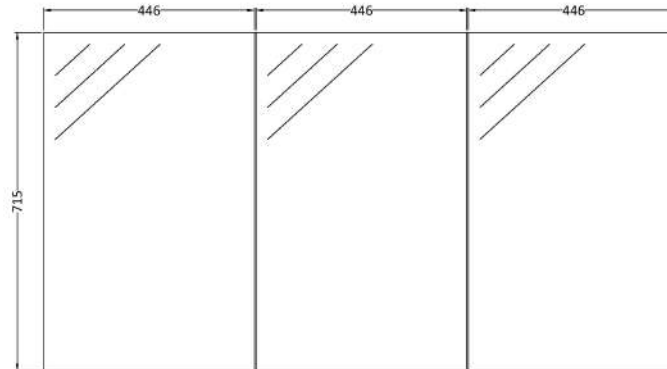

Packaging Dimensions

Height (mm):	755
Width (mm):	1390
Depth (mm):	202
Gross Weight (kg):	22

Packaging Data

Box Colour:	Brown Cardboard Box
Box Qty:	1
Label Size:	50 x 100
Label Colour:	White Label
Label Qty:	2

Outer Box Dimensions (If Applicable)

Height (mm):	
Width (mm):	
Depth (mm):	
Gross Weight (kg):	
Barcode:	5055275883419

Product Details

Country of Origin:	United Kingdom
Fitting Instruction:	No
CE & UKCA:	Yes
FSC Certified Materials:	Yes
Colour:	Gloss Grey
Construction Method:	Cam & Wood Dowel
Construction Type:	Rigid
Cabinet Finish:	MFC Gloss
Fascia Finish:	Not Applicable
Cabinet Thickness (mm):	18
Fascia Thickness (mm):	18
Drawer Included:	No
Drawer Type:	Not Applicable
No of Shelves:	3
Hinge Type:	95 Degree Clip-On Soft Close
Hinge Included:	Yes
Adjustable Legs:	Not Applicable
Fixings Included:	Yes
Handle Style:	Not Applicable
Waste Shroud:	Not Applicable
Handle Included:	Not Applicable
Handle Type:	Not Applicable

Sales Code: NVQ320

Description: 1347mm 3 Door Mirror Unit (Doors Only)

Product Dimensions

Height (mm):	715
Width (mm):	446
Depth (mm):	22
Nett Weight (kg):	26

Packaging Dimensions

Height (mm):	725
Width (mm):	460
Depth (mm):	90
Gross Weight (kg):	26

Packaging Data

Box Colour:	Brown Cardboard Box
Box Qty:	1
Label Size:	50 x 100
Label Colour:	White Label
Label Qty:	2

Outer Box Dimensions (If Applicable)

Height (mm):	
Width (mm):	
Depth (mm):	
Gross Weight (kg):	
Barcode:	5055275897751