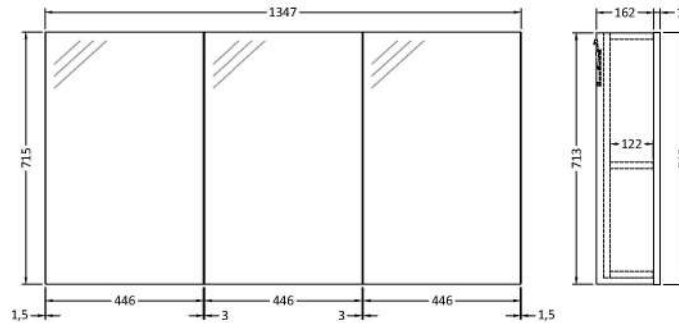

Sales Code: QUA010

Description: 1347mm 3 Door Mirror Unit

Packaging Details

Barcode: 5056211890959

Sales Code: NVQ319

Description: 1347mm 3 Door Mirror Unit (Cabinet Only)

Product Dimensions

Height (mm):	713
Width (mm):	1347
Depth (mm):	162
Nett Weight (kg):	22

Packaging Dimensions

Height (mm):	755
Width (mm):	1390
Depth (mm):	202
Gross Weight (kg):	22

Packaging Data

Box Colour:	Brown Cardboard Box
Box Qty:	1
Label Size:	50 x 100
Label Colour:	White Label
Label Qty:	2

Sales Code: NVQ320

Description: 1347mm 3 Door Mirror Unit (Doors Only)

Product Dimensions

Height (mm):	715
Width (mm):	446
Depth (mm):	22
Nett Weight (kg):	26

Packaging Dimensions

Height (mm):	725
Width (mm):	460
Depth (mm):	90
Gross Weight (kg):	26

Packaging Data

Box Colour:	Brown Cardboard Box
Box Qty:	1
Label Size:	50 x 100
Label Colour:	White Label
Label Qty:	2

Outer Box Dimensions (If Applicable)

Height (mm):	
Width (mm):	
Depth (mm):	
Gross Weight (kg):	
Barcode:	5055275897751