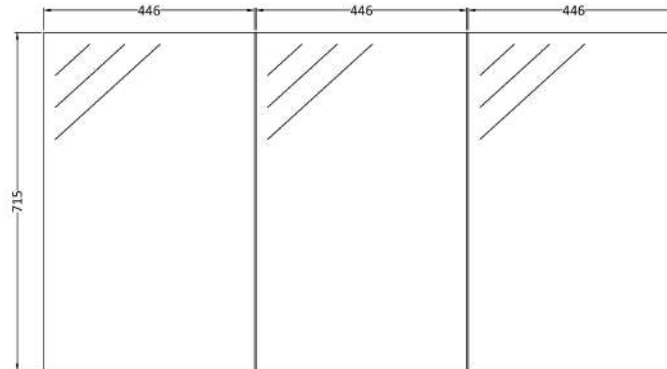

Sales Code: QUA011

Description: 1347mm 3 Door Mirror Unit

Packaging Details

Barcode: 5056211800842

Sales Code: NVQ619

Description: 1347mm 3 Door Mirror Unit (Cabinet Only)

Product Dimensions

Height (mm):	713
Width (mm):	1347
Depth (mm):	162
Nett Weight (kg):	22

Packaging Dimensions

Height (mm):	755
Width (mm):	1390
Depth (mm):	202
Gross Weight (kg):	22

Packaging Data

Box Colour:	Brown Cardboard Box
Box Qty:	1
Label Size:	50 x 100
Label Colour:	White Label
Label Qty:	2

Sales Code: NVQ620

Description: 1347mm 3 Door Mirror Unit (Doors Only)

Product Dimensions

Height (mm):	715
Width (mm):	446
Depth (mm):	22
Nett Weight (kg):	26

Packaging Dimensions

Height (mm):	725
Width (mm):	460
Depth (mm):	90
Gross Weight (kg):	26

Packaging Data

Box Colour:	Brown Cardboard Box
Box Qty:	1
Label Size:	50 x 100
Label Colour:	White Label
Label Qty:	2

Outer Box Dimensions (If Applicable)

Height (mm):	
Width (mm):	
Depth (mm):	
Gross Weight (kg):	
Barcode:	5055275897782