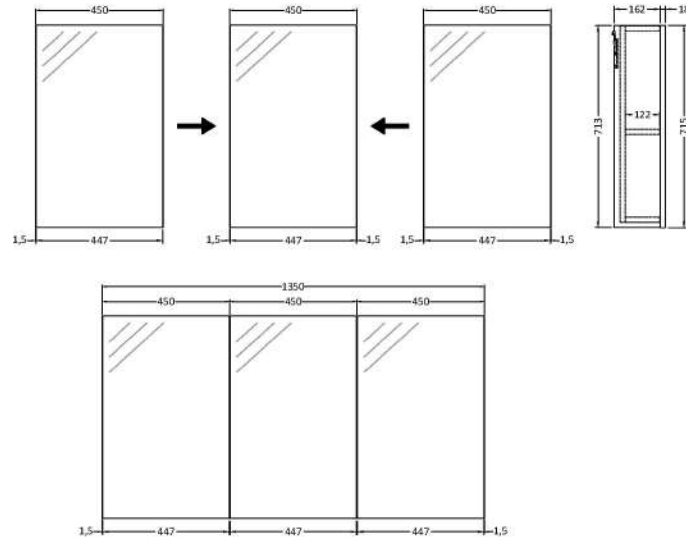

Sales Code: QUA011

Description: 1347mm 3 Door Mirror Unit

Packaging Details

Barcode: 5056211800842

Sales Code: NVQ619

Description: 1347mm 3 Door Mirror Unit (Cabinet Only)

Product Dimensions

Height (mm):	713
Width (mm):	1347
Depth (mm):	162
Nett Weight (kg):	22

Packaging Dimensions

Height (mm):	755
Width (mm):	1390
Depth (mm):	202
Gross Weight (kg):	22

Packaging Data

Box Colour:	Brown Cardboard Box
Box Qty:	1
Label Size:	50 x 100
Label Colour:	White Label
Label Qty:	2

Outer Box Dimensions (If Applicable)

Height (mm):	
Width (mm):	
Depth (mm):	
Gross Weight (kg):	
Barcode:	5055275883440

Product Details

Country of Origin:	United Kingdom
Fitting Instruction:	No
CE & UKCA:	Yes
FSC Certified Materials:	Yes
Colour:	Black Woodgrain
Construction Method:	Cam & Wood Dowel
Construction Type:	Rigid
Cabinet Finish:	MFC Textured Matt
Fascia Finish:	Not Applicable
Cabinet Thickness (mm):	18
Fascia Thickness (mm):	18
Drawer Included:	No
Drawer Type:	Not Applicable
No of Shelves:	3
Hinge Type:	95 Degree Clip-On Soft Close
Hinge Included:	Yes
Adjustable Legs:	Not Applicable
Fixings Included:	Yes
Handle Style:	Not Applicable
Waste Shroud:	Not Applicable
Handle Included:	Not Applicable
Handle Type:	Not Applicable

Sales Code: NVQ620

Description: 1347mm 3 Door Mirror Unit (Doors Only)

Product Dimensions

Height (mm):	715
Width (mm):	446
Depth (mm):	22
Nett Weight (kg):	26

Packaging Dimensions

Height (mm):	725
Width (mm):	460
Depth (mm):	90
Gross Weight (kg):	26