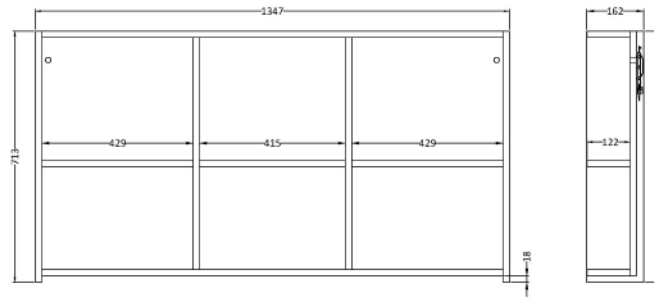

Sales Code: QUA011

Description: 1347mm 3 Door Mirror Unit

Packaging Details

Barcode: 5056211800842

Sales Code: NVQ619

Description: 1347mm 3 Door Mirror Unit (Cabinet Only)

Product Dimensions

Height (mm):	713
Width (mm):	1347
Depth (mm):	162
Nett Weight (kg):	22

Packaging Dimensions

Height (mm):	755
Width (mm):	1390
Depth (mm):	202
Gross Weight (kg):	22

Packaging Data

Box Colour:	Brown Cardboard Box
Box Qty:	1
Label Size:	50 x 100
Label Colour:	White Label
Label Qty:	2

Sales Code: NVQ620

Description: 1347mm 3 Door Mirror Unit (Doors Only)

Product Dimensions

Height (mm):	715
Width (mm):	446
Depth (mm):	22
Nett Weight (kg):	26

Packaging Dimensions

Height (mm):	725
Width (mm):	460
Depth (mm):	90
Gross Weight (kg):	26

Packaging Data

Box Colour:	Brown Cardboard Box
Box Qty:	1
Label Size:	50 x 100
Label Colour:	White Label
Label Qty:	2

Outer Box Dimensions (If Applicable)

Height (mm):	
Width (mm):	
Depth (mm):	
Gross Weight (kg):	
Barcode:	5055275897782