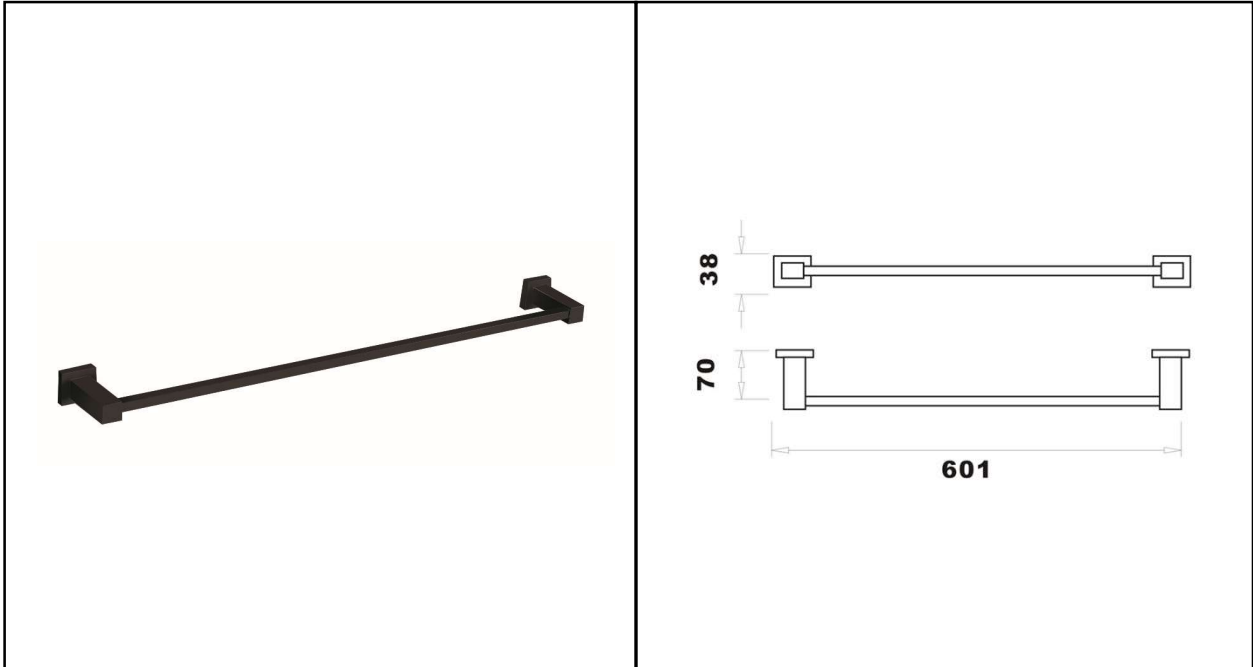

RAK CUBIS ACCESSORIES
Towel Rail

RAK
CERAMICS

Dimensions: 601w x 70d x 36h mm

Colour: BLACK

Code: RAKCUB9910B

Warranty: 2 YEARS

Weight: 0.59 KG

Dimensions: All Dimensions in mm tolerance $\pm 5\%$ for below 200mm and $\pm 3\%$ for above 200mm.
Note: Due to a continuing development programme to improve design and performance the manufacturer reserves all rights to vary specifications without prior information.
Please note accessories are for photographic use only.