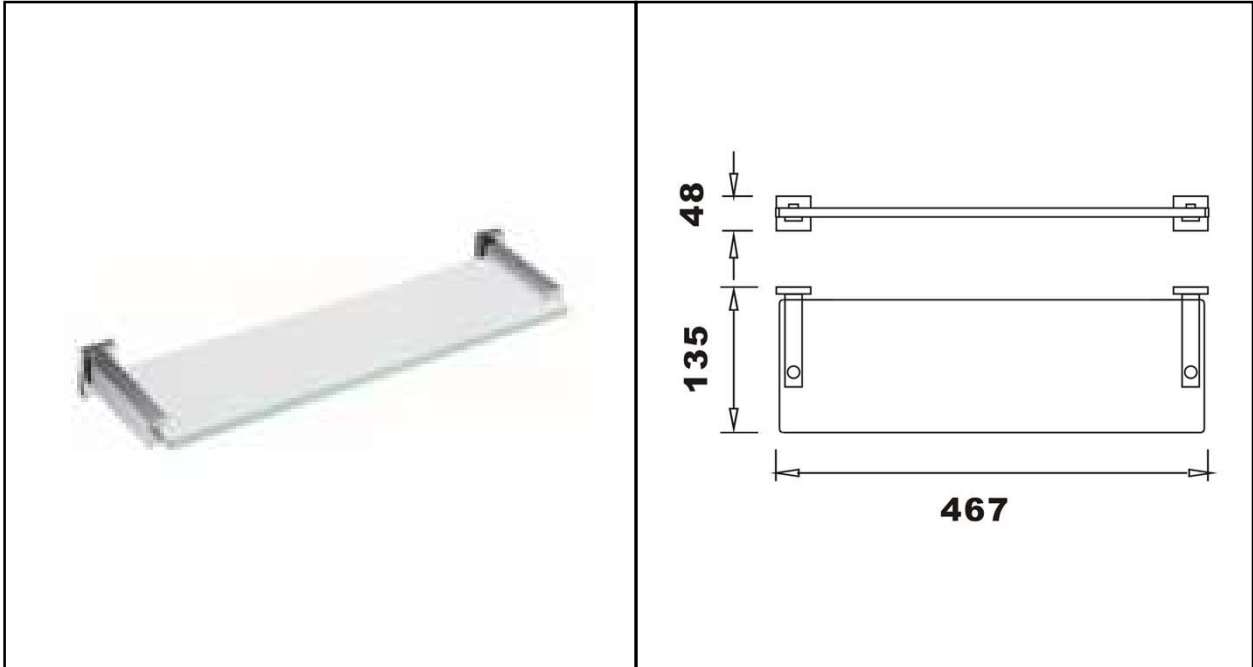

RAK CUBIS ACCESSORIES
Cubis Glass Shelf

RAK
CERAMICS

Dimensions: 467w x 135d x 48h mm

Colour: CHROME/GLASS

Code: RAKCUB9913

Warranty: 2 YEARS

Weight: 1.67 KG

Dimensions: All Dimensions in mm tolerance $\pm 5\%$ for below 200mm and $\pm 3\%$ for above 200mm.
Note: Due to a continuing development programme to improve design and performance the manufacturer reserves all rights to vary specifications without prior information.
Please note accessories are for photographic use only.