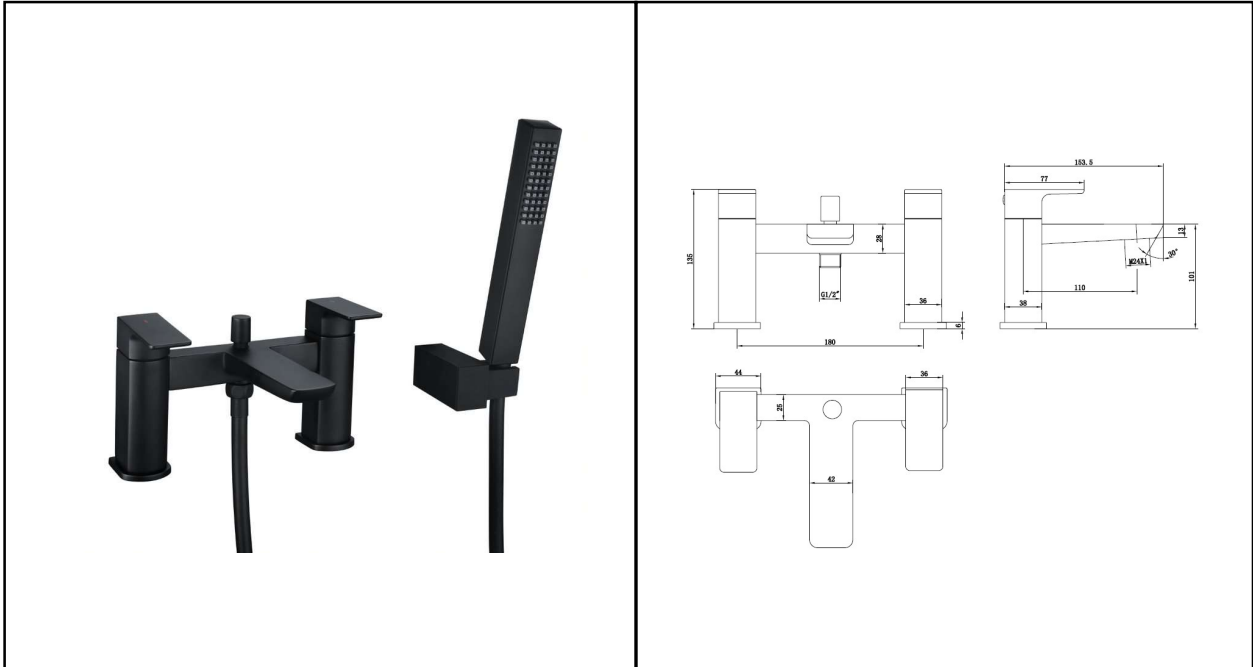

RAK MOON TAPS
Bath Shower Mixer | 2TH)

RAK
CERAMICS

Dimensions: 180w x 153.5d x135h mm

Colour: BLACK

Code: RAKMOO3005B

Pressures: 0.2 BAR – 6.0 BAR

Warranty: 15 YEARS

Weight: 3.00 KG

Dimensions: All Dimensions in mm tolerance $\pm 5\%$ for below 200mm and $\pm 3\%$ for above 200mm.
Note: Due to a continuing development programme to improve design and performance the manufacturer reserves all rights to vary specifications without prior information.
Please note accessories are for photographic use only.