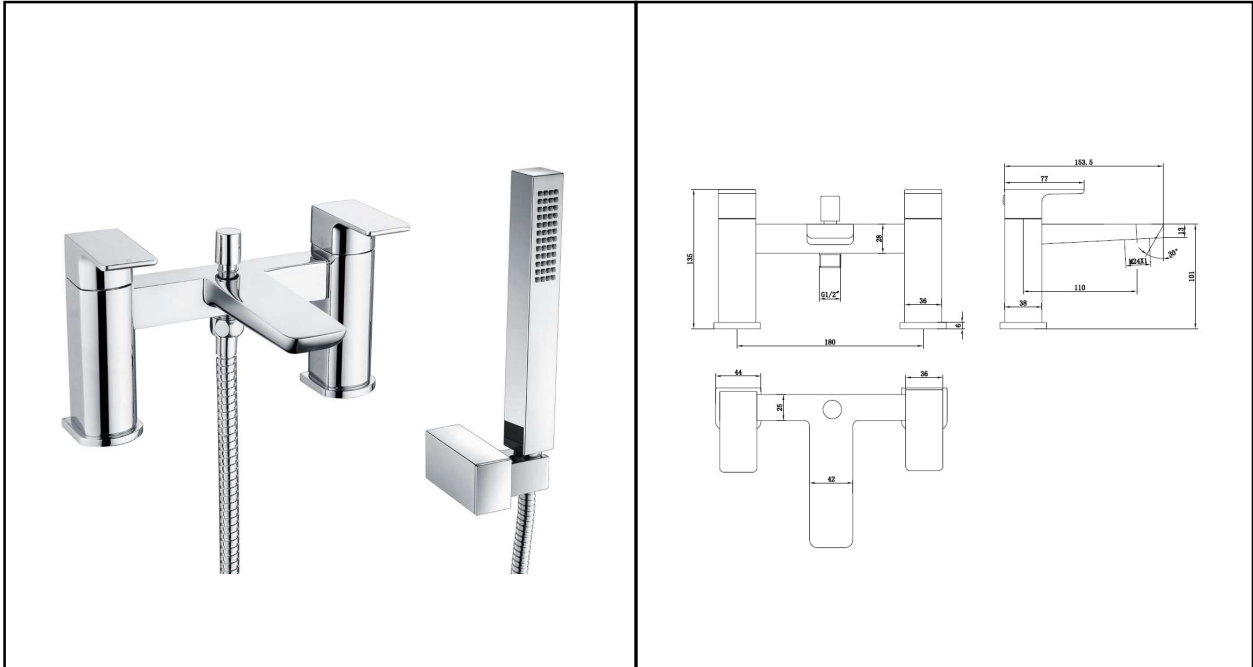

RAK MOON TAPS
Bath Shower Mixer | 2TH)

RAK
CERAMICS

Dimensions: 180w x 153.5d x135h mm

Colour: CHROME

Code: RAKMOO3005

Pressures: 0.2 BAR – 6.0 BAR

Warranty: 15 YEARS

Weight: 3.00 KG

Dimensions: All Dimensions in mm tolerance $\pm 5\%$ for below 200mm and $\pm 3\%$ for above 200mm.
Note: Due to a continuing development programme to improve design and performance the manufacturer reserves all rights to vary specifications without prior information.
Please note accessories are for photographic use only.