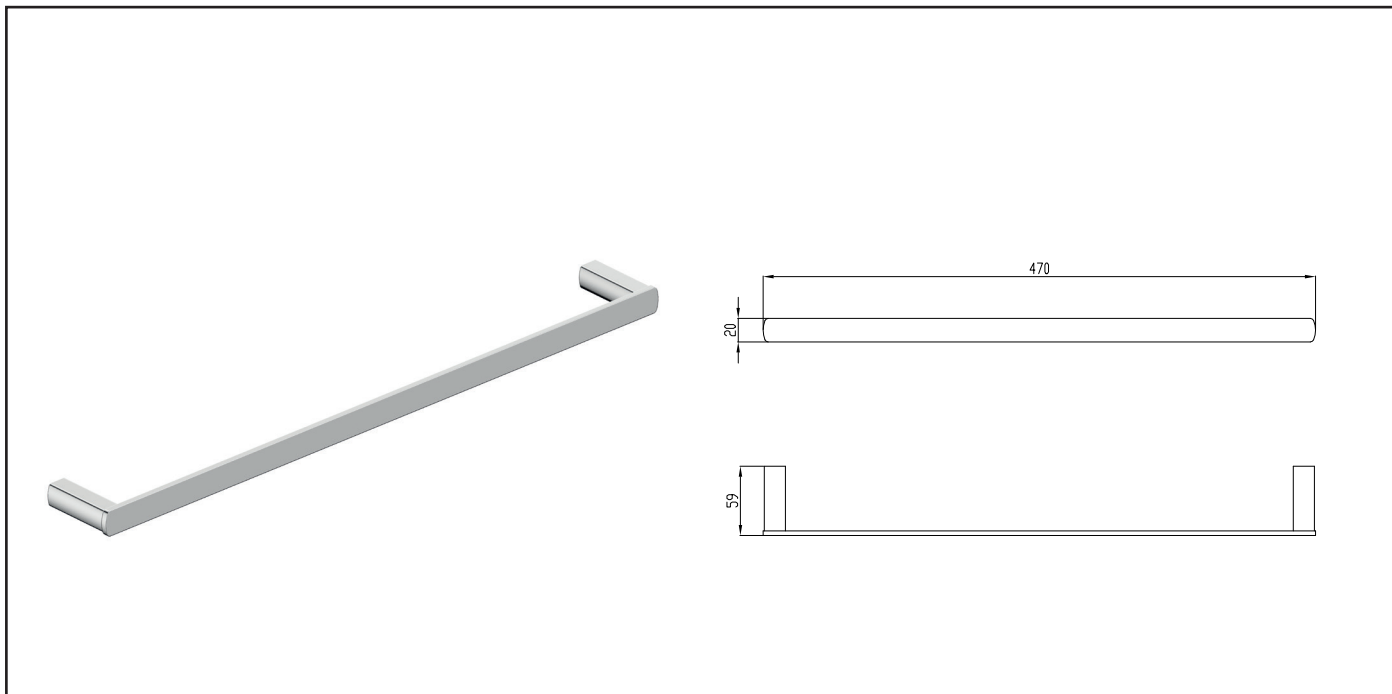

RAK - Petit Square

Towel Rail | 450

RAK
CERAMICS

Dimensions:	470w x 59d x 20h
Colour:	Chrome (C), Nickel (N), Black (B) and Gold (G)
Code:	RAKPES9910-45X
Warranty:	15 Years
Weight:	0.5 kg

Dimension: All Dimensions in mm tolerance $\pm 5\%$ for below 200mm and $\pm 3\%$ for above 200mm.