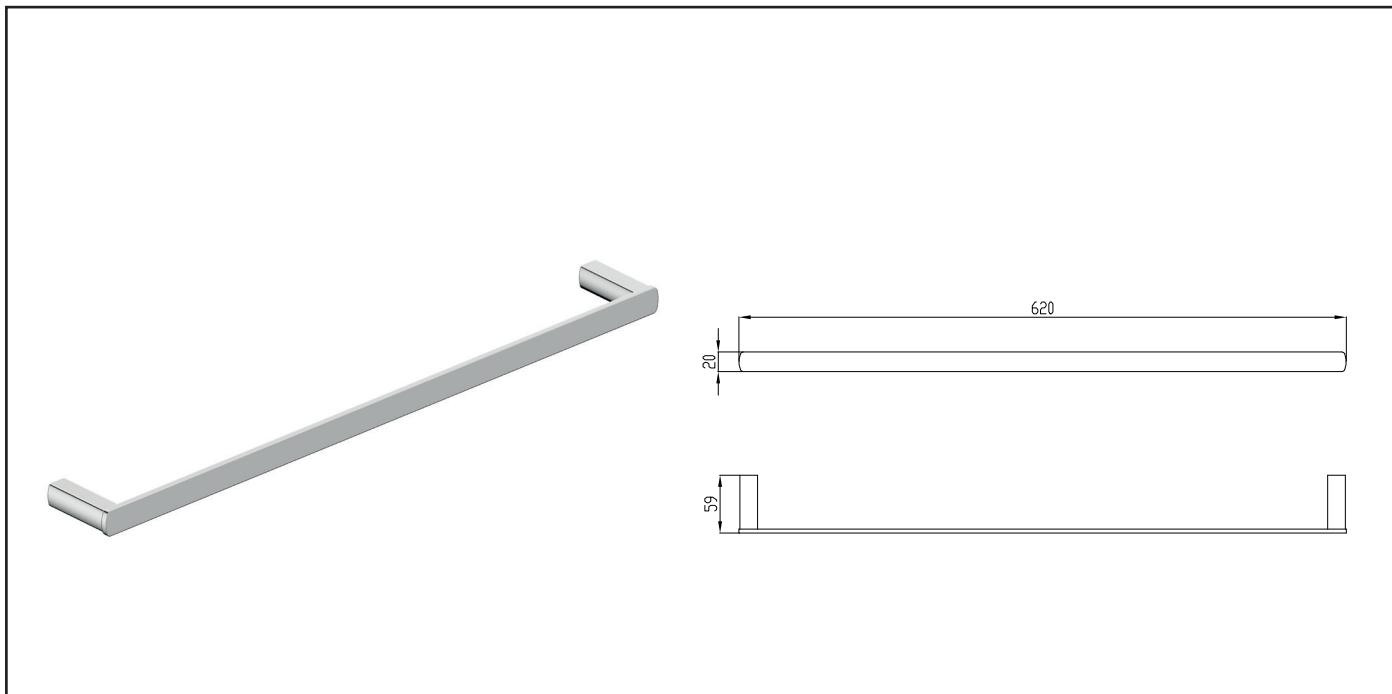

RAK - Petit Square

Towel Rail | 600

RAK
CERAMICS

Dimensions:	620w x 59d x 20h
Colour:	Chrome (C), Nickel (N), Black (B) and Gold (G)
Code:	RAKPES9910-60X
Warranty:	15 Years
Weight:	0.6 kg

Dimension: All Dimensions in mm tolerance $\pm 5\%$ for below 200mm and $\pm 3\%$ for above 200mm.