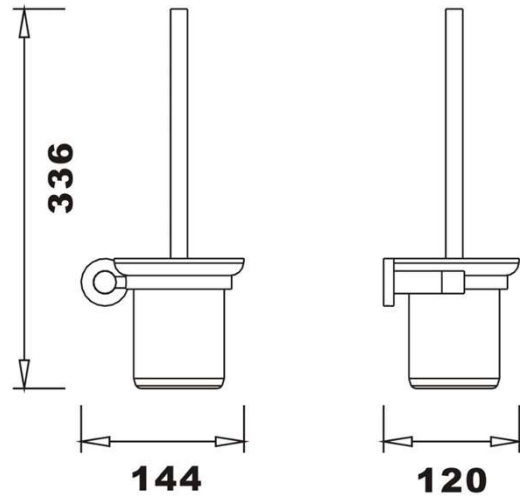

SPHERE ACCESSORIES

Toilet Brush

RAK
CERAMICS

Dimensions: 144w x 120d x 336h mm

Colour: CHROME

Code: RAKSPH9908

Warranty: 2 YEARS

Weight: 0.93 KG

Dimensions: All Dimensions in mm tolerance $\pm 5\%$ for below 200mm and $\pm 3\%$ for above 200mm.
Note: Due to a continuing development programme to improve design and performance the manufacturer reserves all rights to vary specifications without prior information.
Please note accessories are for photographic use only.