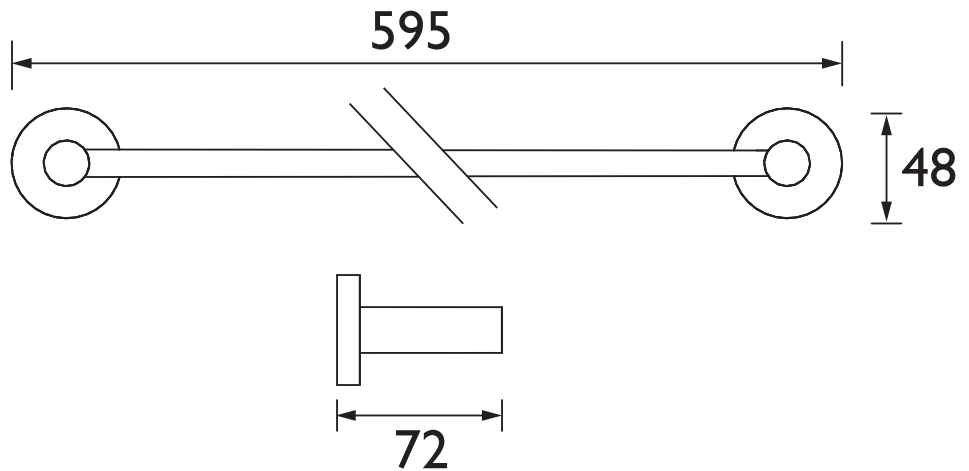

RD RAIL GM

Accessories Round Towel Rail Gun Metal Grey

Specification

Contemporary or Traditional:	Contemporary
Main Construction Material:	Brass
What's in the Box?:	1 x Rail, 1 x Fixing Kit, 1 x Fitting Instructions

Dimensions (measurements in mm)

Features:

- On-trend gun metal grey. Coordinates with taps and showers in the Bristan range.
- 5-year parts guarantee for peace of mind.
- Height 48mm.
- Width 595mm.
- Depth 72mm.
- Also available in brushed brass.