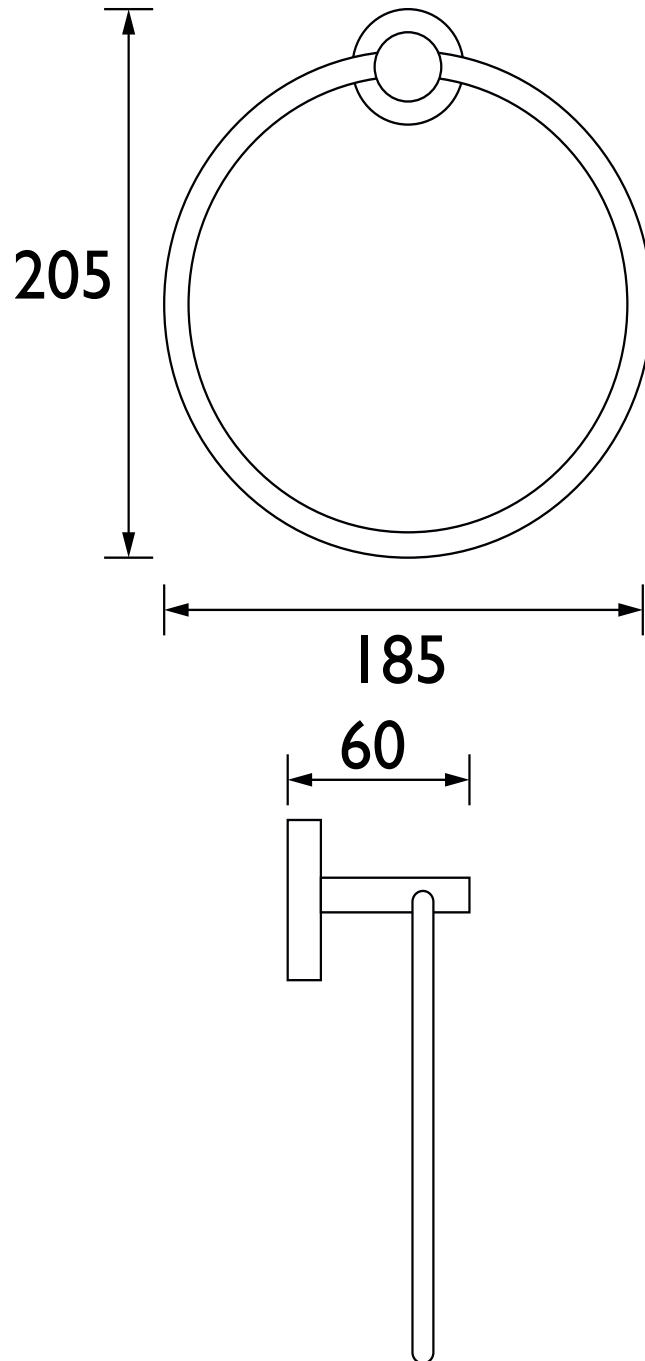

## Features:

- Height 205mm
- Width 185mm
- Depth 60mm

## Specification

Contemporary or Traditional:	Contemporary
Main Construction Material:	Brass

Dimensions (measurements in mm)

TECHNICAL  
DATA  
SHEET

BRISTAN

D1