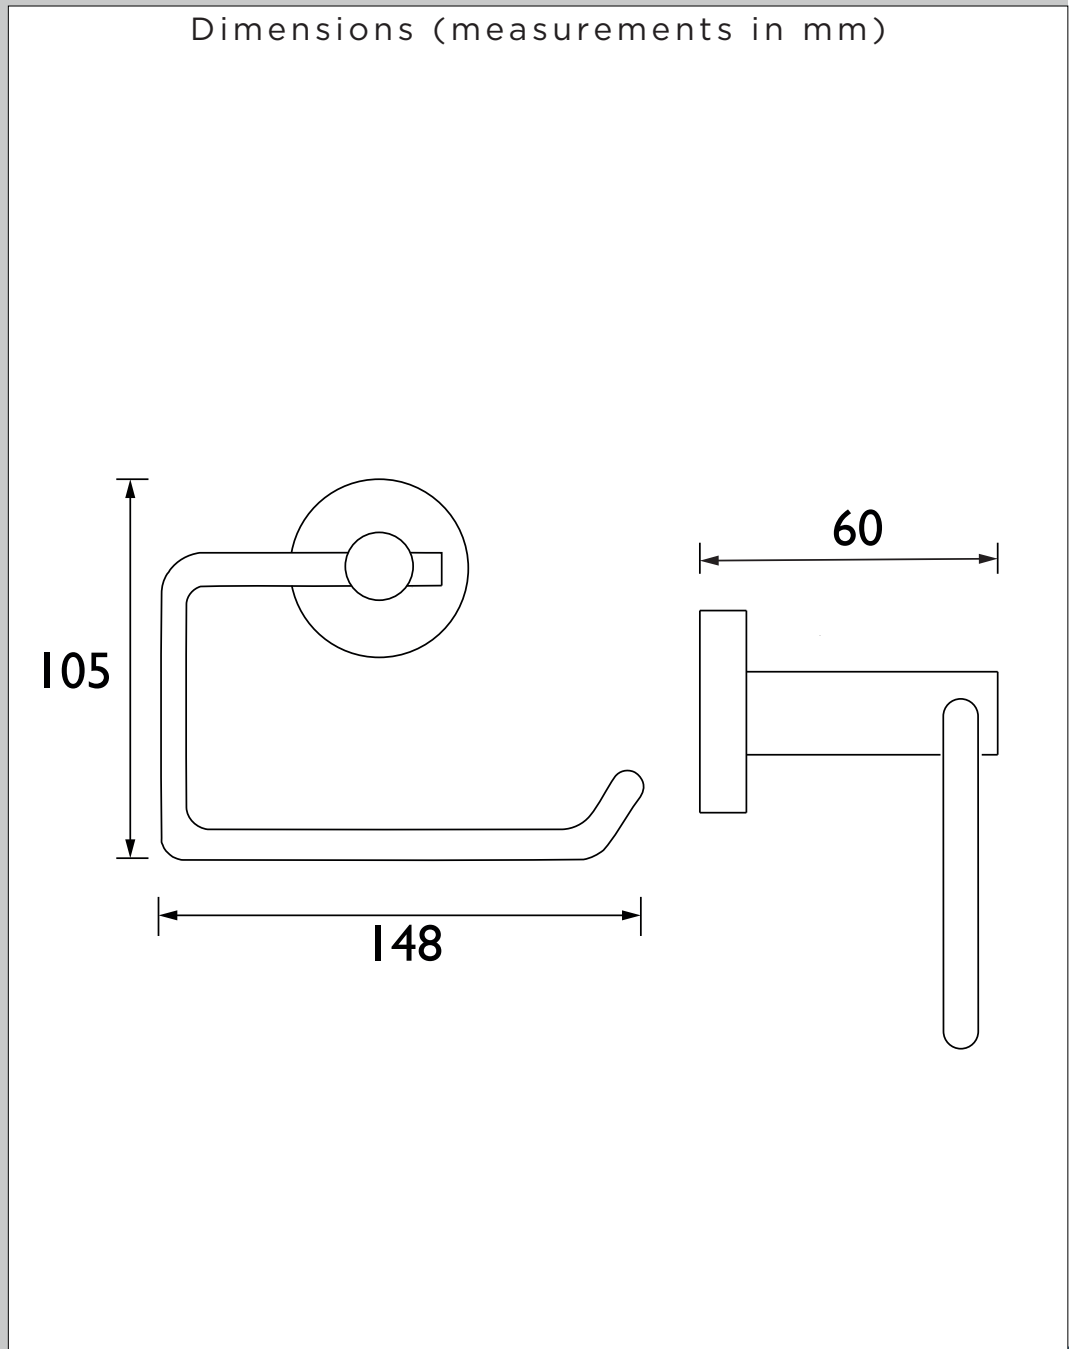

# RD ROLL BB

## Accessories Round Toilet Roll Holder Brushed Brass

Specification	
Contemporary or Traditional:	Contemporary
Main Construction Material:	Brass
What's in the Box?:	1 x Towel Ring, 1 x Fixing Kit, 1 x Fitting Instructions

### Features:

- On-trend brushed brass finish. Coordinates with taps and showers in the Bristan range.
- Solid Brass.
- 5-year parts guarantee for peace of mind.
- Height 105mm.
- Width 148mm.
- Depth 60mm.
- Also available in gun metal