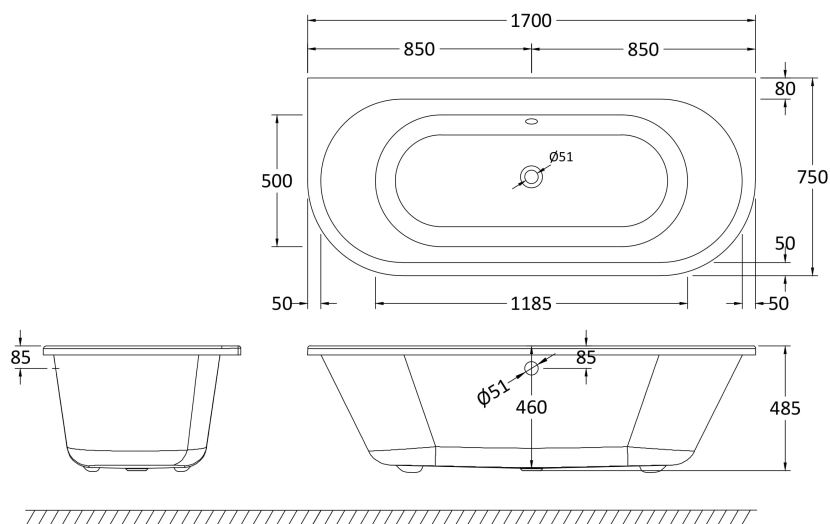

Sales Code: RE1701

Description: 1700 Double Ended Btw Freestanding Bath

Product Dimensions

Length (mm):	1700
Width (mm):	750
Depth (mm):	485
Nett Weight (kg):	39.5

Packaging Dimensions

Length (mm):	1720
Width (mm):	770
Depth (mm):	505
Gross Weight (kg):	40

Packaging Data

Box Colour:	Brown Cardboard Sleeve
Box Qty:	1
Label Size:	100 x 50
Label Colour:	White Label
Label Qty:	2

Outer Box Dimensions (If Applicable)

Length (mm):	
Width (mm):	
Height (mm):	
Gross Weight (kg):	
Barcode:	5055369028955

Product Details

Country of Origin:	China
Fitting Instruction:	No
Certification:	FSC: CE & UKCA:
Material Colour Reference:	European White
Product Material:	Acrylic
Material Thickness:	14mm
Volume (Ltr):	228L
Displaced Capacity:	158L
Leg Set Included:	Legset Not Included
Waste Included:	Waste Not Included
Drilled/Undrilled:	Undrilled For Taps
Includes Grips:	No Grips Supplied
Embossed:	No
No of Tapholes:	None
Anti-Slip:	No