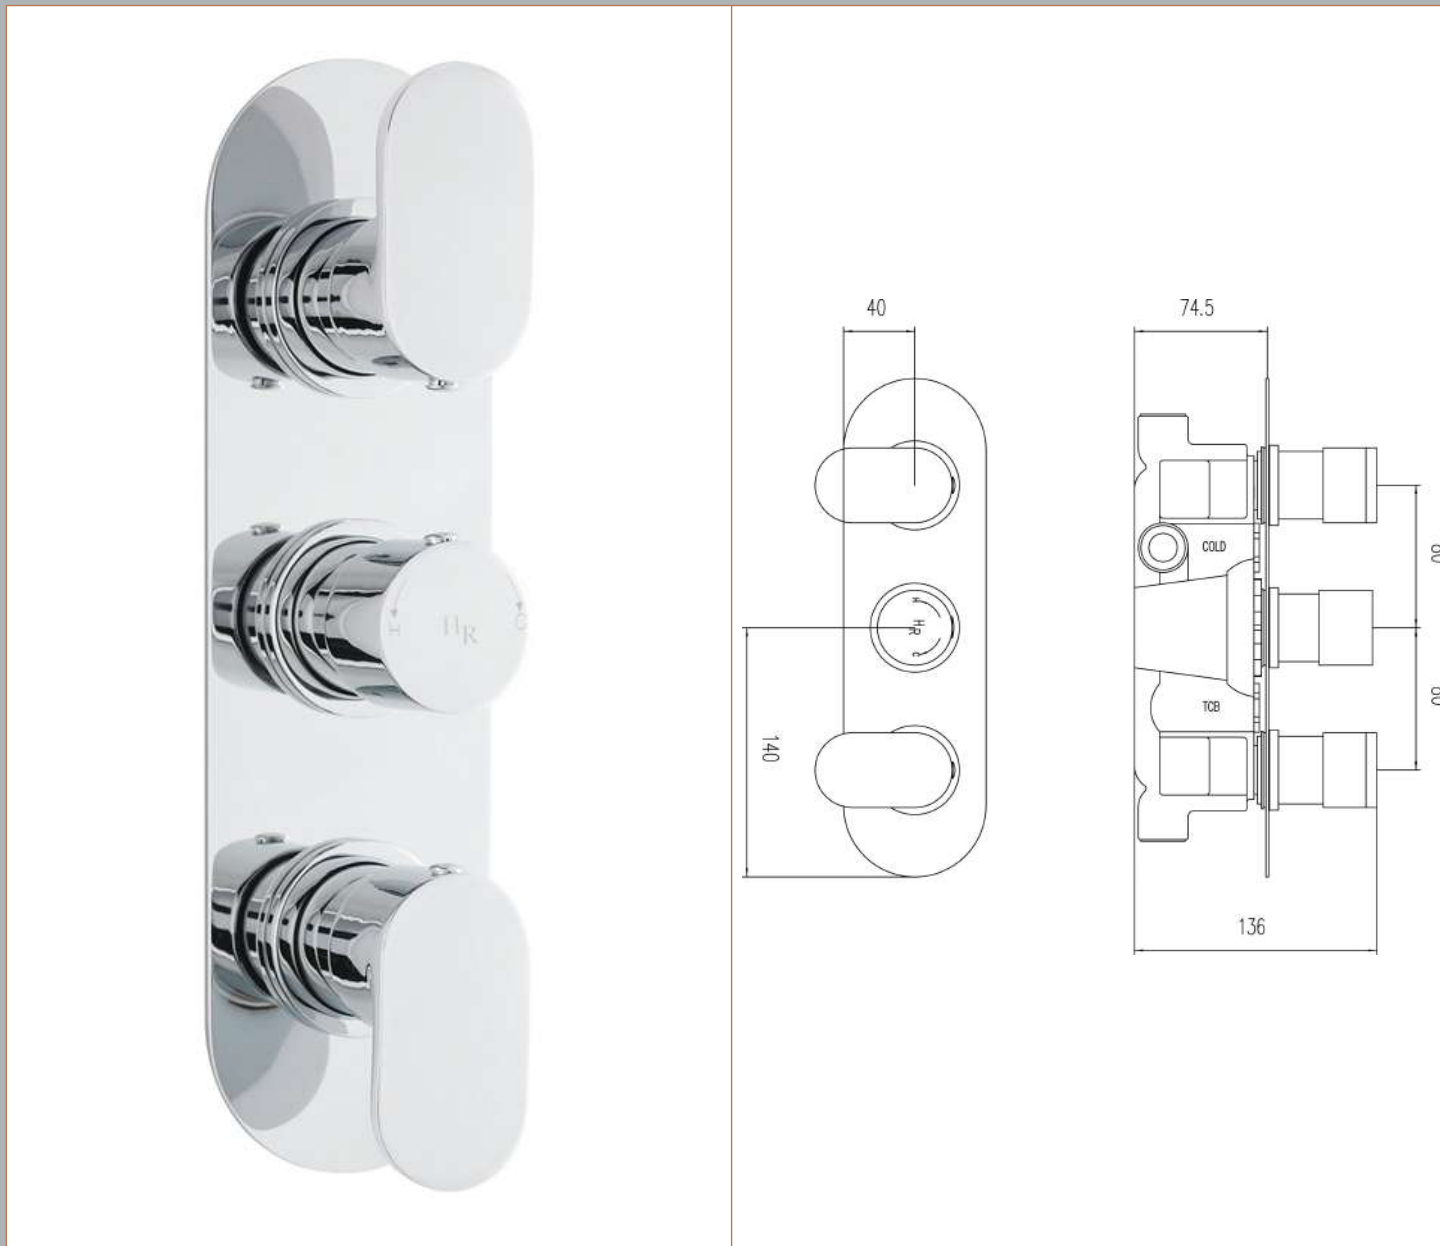

Sales Code: REI3411

Description: Reign Triple Conc Thermo Valve Rt Plt

### Product Dimensions

Length (mm):	
Width (mm):	80
Height (mm):	280
Depth (mm):	136
Nett Weight (kg):	3.45

### Packaging Dimensions

Length (mm):	320
Width (mm):	250
Height (mm):	110
Gross Weight (kg):	3.45

### Outer Box Dimensions (If Applicable)

Length (mm):	
Width (mm):	520
Height (mm):	370
Depth (mm):	340
Gross Weight (kg):	21
Barcode:	5055369010158