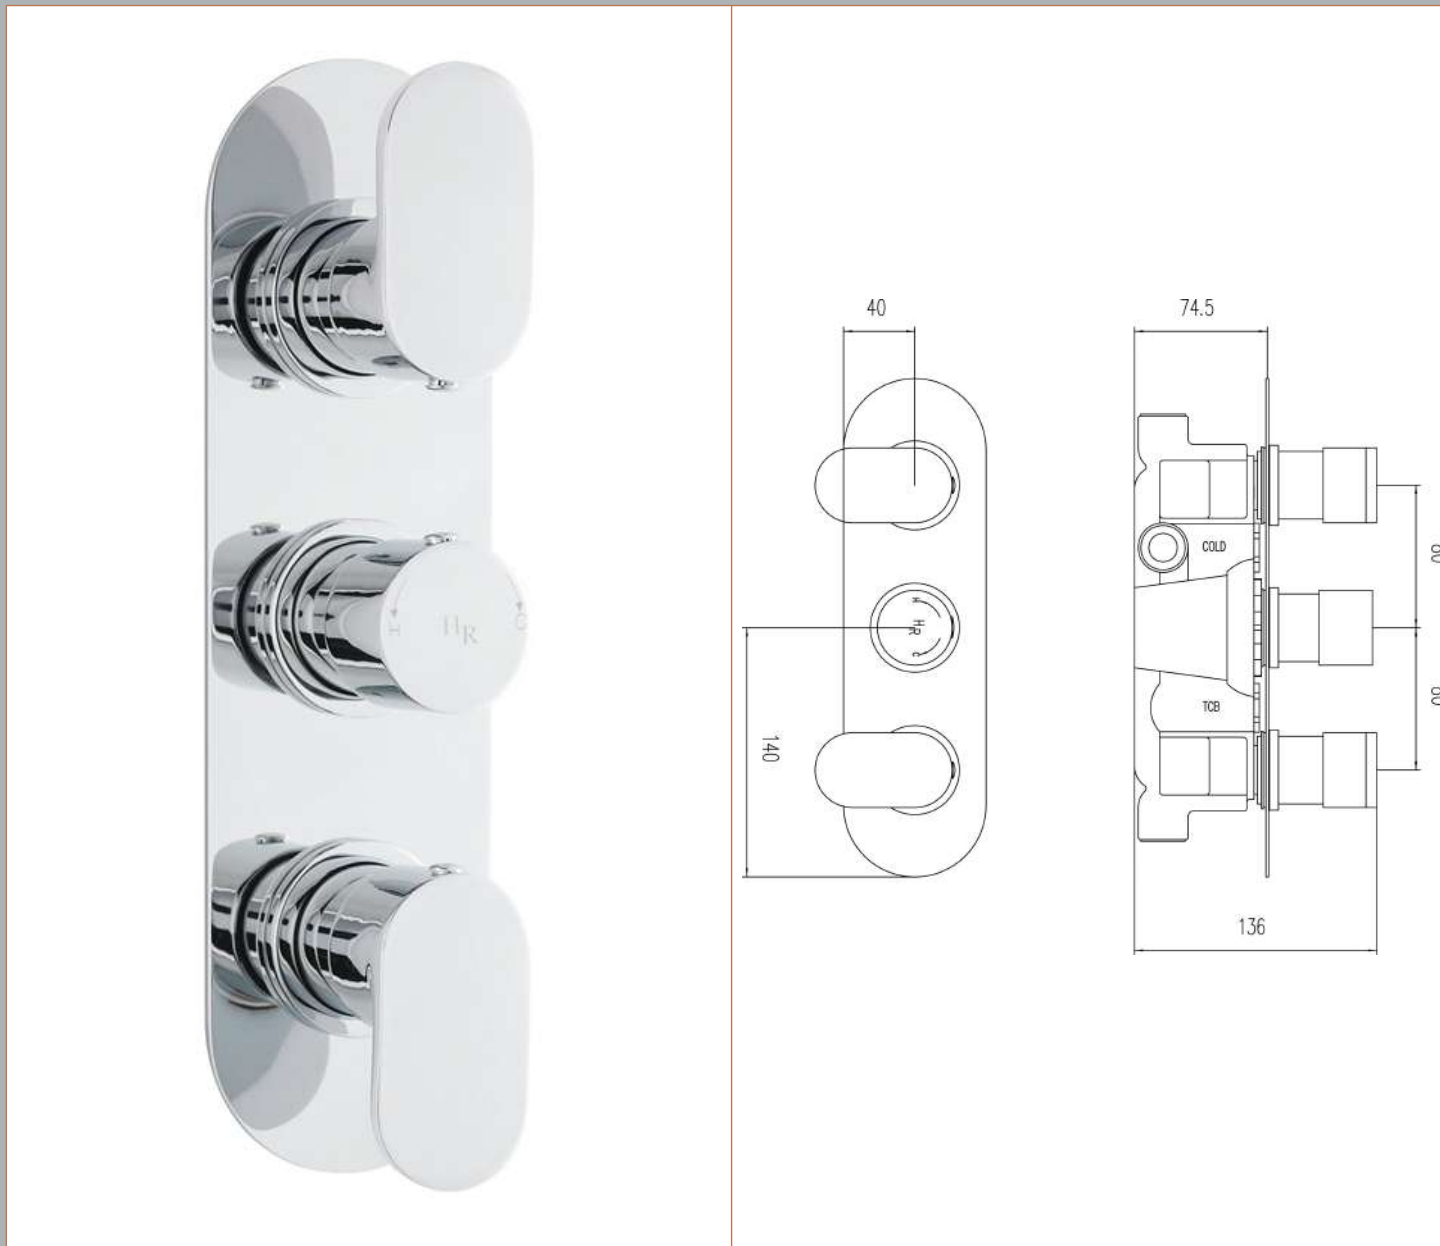

Sales Code: REI3417

Description: Reign Triple Valve W/Divert (Race Plate)

Product Dimensions

Length (mm):	
Width (mm):	95
Height (mm):	280
Depth (mm):	136
Nett Weight (kg):	3.5

Packaging Dimensions

Length (mm):	250
Width (mm):	240
Height (mm):	130
Gross Weight (kg):	3.5

Packaging Data

Box Colour:	White Cardboard Box
Box Qty:	0
Label Size:	0 x 0
Label Colour:	White Label
Label Qty:	0

Outer Box Dimensions (If Applicable)

Length (mm):	
Width (mm):	510
Height (mm):	500
Depth (mm):	355
Gross Weight (kg):	
Barcode:	5055275834145

Product Details

Country of Origin:	United Kingdom
Fitting Instruction:	Yes
Product Material:	Brass/ABS
Mount Type:	Wall
Outlet Elbow Supplied:	Not Applicable
Easy Clean:	Not Applicable
Head Included:	No
Handset Included:	No
Body Jets Included:	Not Applicable
No of Body Jets:	Not Applicable
Operating Pressure (bar):	0.5
Valve/Cartridge Type:	1/4 Turn Ceramic Disc
Flow Rates (L/min):	0.1 bar: N/A 0.5 bar: 13 1 bar: 17 2 bar: 24 3 bar: 27
TMV2 Approved:	No Approval No: N/A
TMV3 Approved:	No Approval No: N/A
WRAS Approved:	No Approval No: N/A
Head Function:	Not Applicable
Handset Function:	Not Applicable
Body Jet Info:	Not Applicable
Pipe Size:	22 mm (3/4" Bsp)
Pipe Centres:	125mm
Colour/Finish:	Chrome
Hose Included:	Not Applicable
No. of Outlets:	3