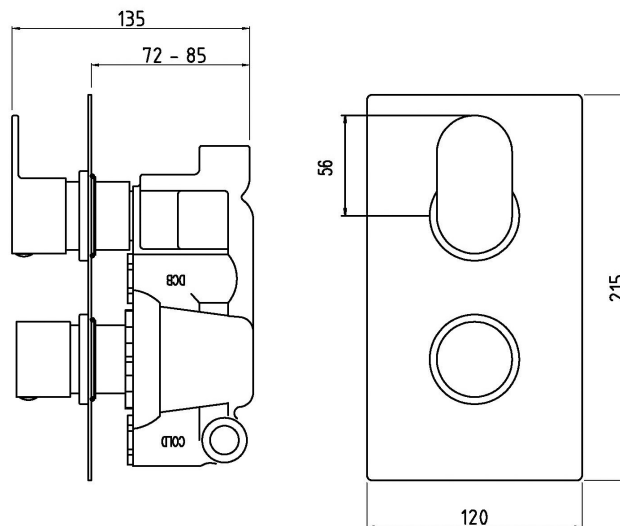

Sales Code: REI3610

Description: Reign Twin Conc Thermo Valve Rt Plt

1/2" BSP CONNECTIONS

Product Dimensions

Length (mm):	
Width (mm):	120
Height (mm):	215
Depth (mm):	135
Nett Weight (kg):	2.57

Packaging Dimensions

Length (mm):	250
Width (mm):	240
Height (mm):	
Gross Weight (kg):	2.57

Packaging Data

Box Colour:	White Cardboard Box
Box Qty:	1
Label Size:	100 x 50
Label Colour:	White Label
Label Qty:	1

Outer Box Dimensions (If Applicable)

Length (mm):	
Width (mm):	290
Height (mm):	420
Depth (mm):	500
Gross Weight (kg):	
Barcode:	5055275832950

Product Details

Country of Origin:	United Kingdom
Fitting Instruction:	No
Product Material:	Brass/ABS
Mount Type:	Wall, Recessed
Outlet Elbow Supplied:	No
Easy Clean:	Not Applicable
Head Included:	No
Handset Included:	No
Body Jets Included:	Not Applicable
No of Body Jets:	Not Applicable
Operating Pressure (bar):	0.1
Valve/Cartridge Type:	1/4 Turn Ceramic Disc
Flow Rates (L/min):	0.1 bar: 5.5 0.5 bar: 14 1 bar: 20 2 bar: 29 3 bar: 44
TMV2 Approved: Yes	Approval No: Bc 1875 00817
TMV3 Approved: Yes	Approval No: Nsf 1938 1217
WRAS Approved: Yes	Approval No: 1703023
Head Function:	Not Applicable
Handset Function:	Not Applicable
Body Jet Info:	Not Applicable
Pipe Size:	15 mm (1/2" Bsp)
Pipe Centres:	N/A
Colour/Finish:	Chrome
Hose Included:	Not Applicable
No. of Outlets:	1