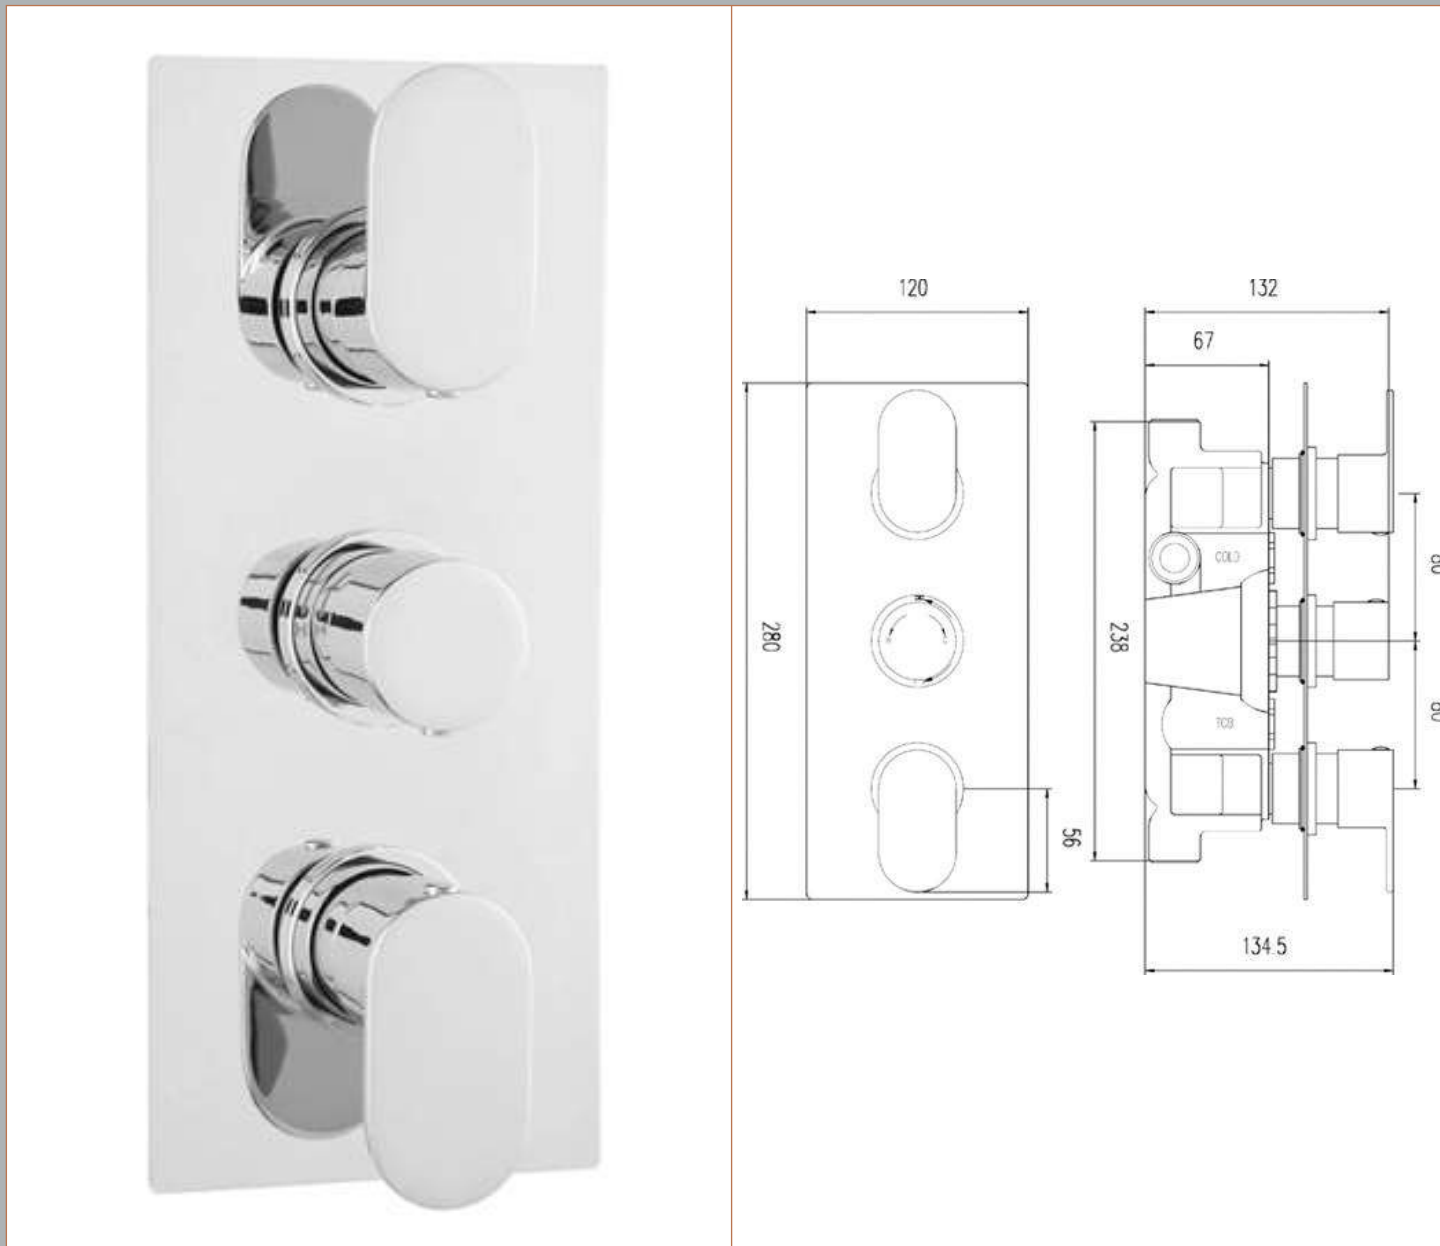

Sales Code: REI3611

Description: Reign Triple Conc Thermo Valve Rt Plt

Product Dimensions

Length (mm):	
Width (mm):	120
Height (mm):	280
Depth (mm):	135
Nett Weight (kg):	3.45

Packaging Dimensions

Length (mm):	320
Width (mm):	250
Height (mm):	110
Gross Weight (kg):	3.45

Packaging Data

Box Colour:	White Cardboard Box
Box Qty:	0
Label Size:	0 x 0
Label Colour:	White Label
Label Qty:	0

Outer Box Dimensions (If Applicable)

Length (mm):	
Width (mm):	290
Height (mm):	420
Depth (mm):	500
Gross Weight (kg):	
Barcode:	5055275832967

Product Details

Country of Origin:	United Kingdom
Fitting Instruction:	Yes
Product Material:	Brass/ABS
Mount Type:	Wall
Outlet Elbow Supplied:	No
Easy Clean:	Not Applicable
Head Included:	No
Handset Included:	No
Body Jets Included:	Not Applicable
No of Body Jets:	Not Applicable
Operating Pressure (bar):	0.1
Valve/Cartridge Type:	1/4 Turn Ceramic Disc
Flow Rates (L/min):	0.1 bar: 5.5 0.5 bar: 14 1 bar: 20 2 bar: 29 3 bar: 44
TMV2 Approved:	No Approval No: N/A
TMV3 Approved:	No Approval No: N/A
WRAS Approved:	Yes Approval No: 2204707
Head Function:	Not Applicable
Handset Function:	Not Applicable
Body Jet Info:	Not Applicable
Pipe Size:	15 mm (1/2" Bsp)
Pipe Centres:	N/A
Colour/Finish:	Chrome
Hose Included:	Not Applicable
No. of Outlets:	2