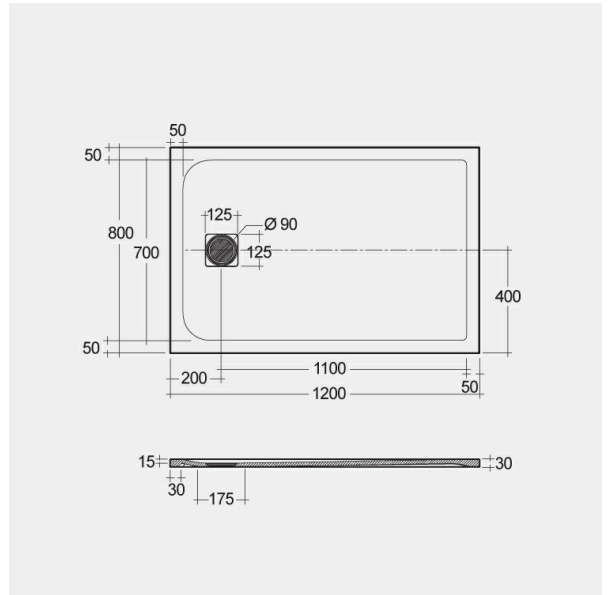

### Technical specifications

Dimensions: 800 x 1200 mm

Color: White

Suites: [RAK-FEELING SHOWERTRAYS](#)

Code	Name
RFST080120S500	RAK-FEELING 80X120 CM

Dimensions: All dimensions in mm tolerance  $\pm 5\%$  for below 200mm and  $\pm 3\%$  for above 200mm.