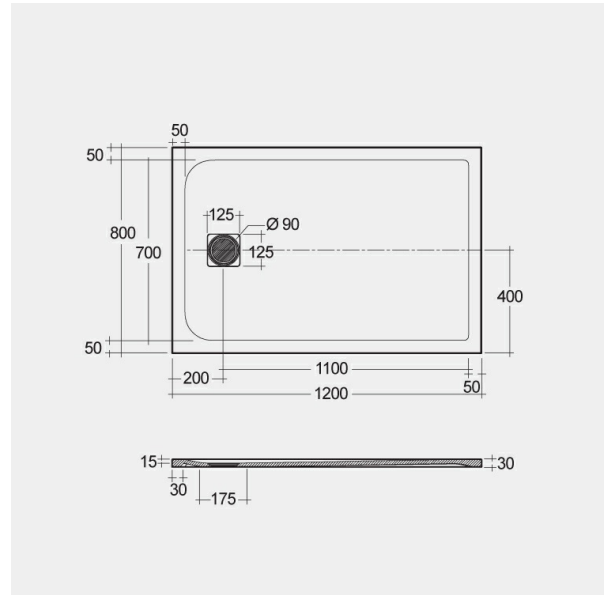

RAK-FEELING - RFST080120S503

Shower Tray

RAK
CERAMICS

Technical specifications

Dimensions: 800 x 1200 mm

Color: Grey

Suites: [RAK-FEELING SHOWERTRAYS](#)

Code	Name
RFST080120S503	RAK - FEELING 80 X120 CM

Dimensions: All dimensions in mm tolerance $\pm 5\%$ for below 200mm and $\pm 3\%$ for above 200mm.

Note: Due to a continuing development programme to improve design and performance, the manufacturer reserves all rights to vary specifications without prior information.