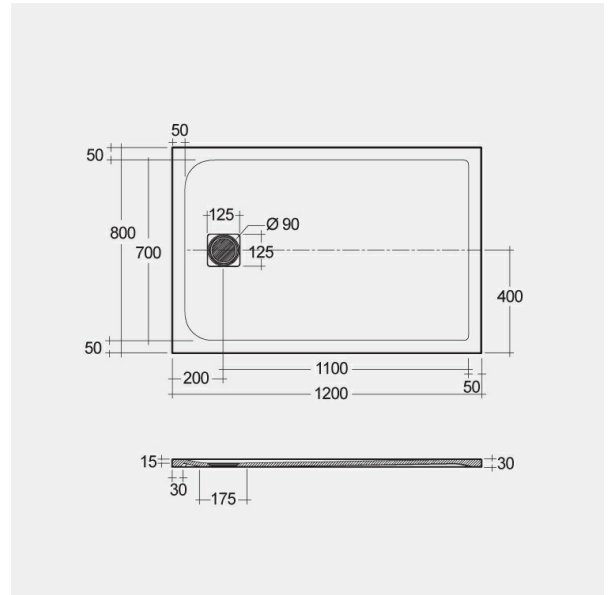

RAK-FEELING - RFST080120S504

Shower Tray

RAK
CERAMICS

Technical specifications

Dimensions: 800 x 1200 mm

Color: Black

Suites: [RAK-FEELING SHOWERTRAYS](#)

Code	Name
RFST080120S504	RAK - FEELING 80 X120 CM

Dimensions: All dimensions in mm tolerance $\pm 5\%$ for below 200mm and $\pm 3\%$ for above 200mm.

Note: Due to a continuing development programme to improve design and performance, the manufacturer reserves all rights to vary specifications without prior information.