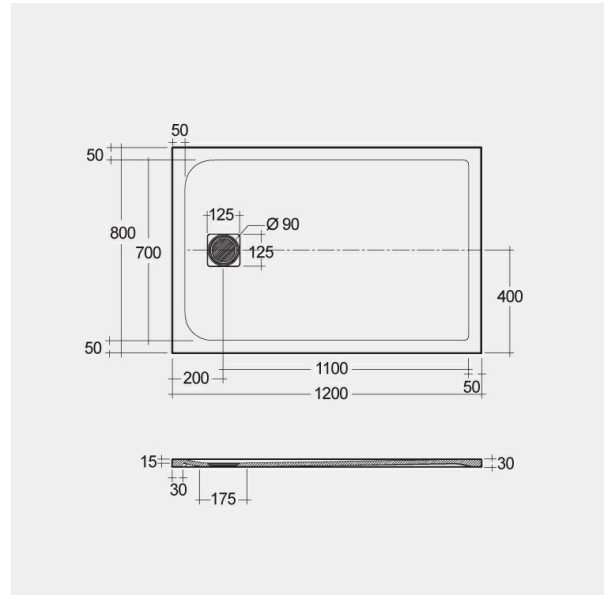

RAK-FEELING - RFST080120S505

Shower Tray

RAK
CERAMICS

Technical specifications

Dimensions: 800 x 1200 mm

Color: Greige

Suites: [RAK-FEELING SHOWERTRAYS](#)

Code	Name
RFST080120S505	RAK - FEELING 80 X120 CM

Dimensions: All dimensions in mm tolerance $\pm 5\%$ for below 200mm and $\pm 3\%$ for above 200mm.

Note: Due to a continuing development programme to improve design and performance, the manufacturer reserves all rights to vary specifications without prior information.