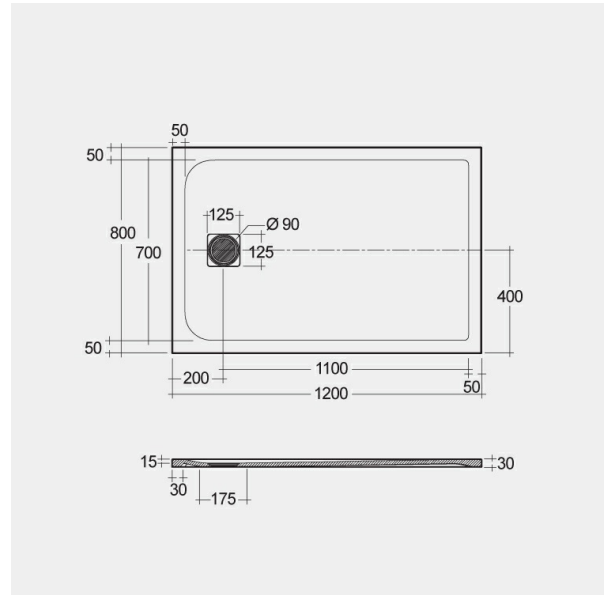

### Technical specifications

Dimensions: 800 x 1200 mm

Color: Cappuccino

Suites: [RAK-FEELING SHOWERTRAYS](#)

Code	Name
RFST080120S514	RAK - FEELING 80 X120 CM

Dimensions: All dimensions in mm tolerance  $\pm 5\%$  for below 200mm and  $\pm 3\%$  for above 200mm.