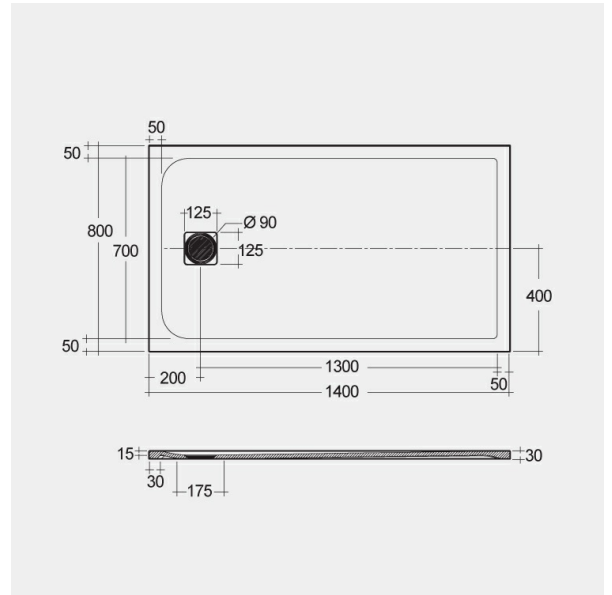

### Technical specifications

Dimensions: 800 x 1400 mm

Color: White

Suites: [RAK-FEELING SHOWERTRAYS](#)

| Code           | Name                 |
|----------------|----------------------|
| RFST080140S500 | RAK-FEELING 80X140CM |

Dimensions: All dimensions in mm tolerance  $\pm 5\%$  for below 200mm and  $\pm 3\%$  for above 200mm.

Note: Due to a continuing development programme to improve design and performance, the manufacturer reserves all rights to vary specifications without prior information.