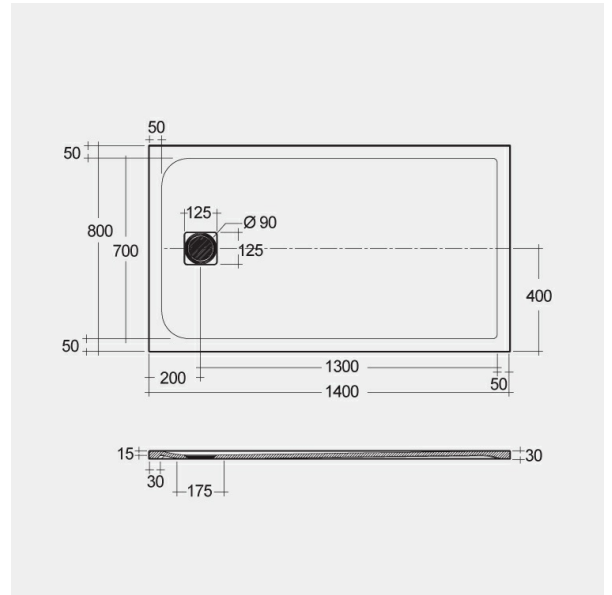

### Technical specifications

Dimensions: 800 x 1400 mm

Color: Black

Suites: [RAK-FEELING SHOWERTRAYS](#)

Code	Name
RFST080140S504	RAK - FEELING 80 X 140 CM

Dimensions: All dimensions in mm tolerance  $\pm 5\%$  for below 200mm and  $\pm 3\%$  for above 200mm.