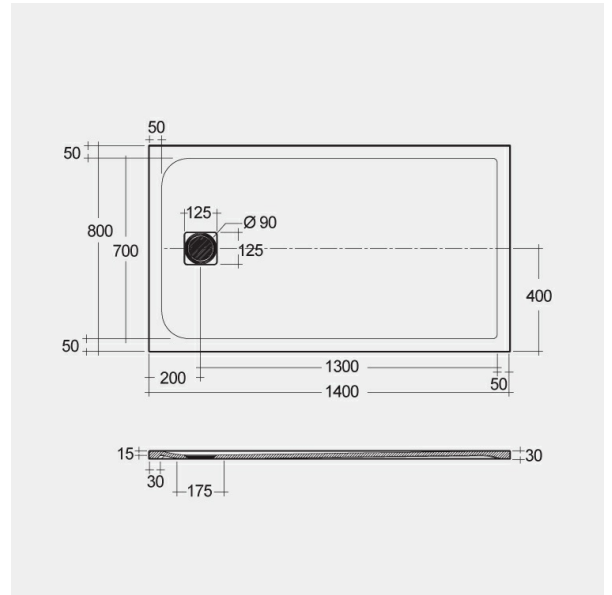

### Technical specifications

Dimensions: 800 x 1400 mm

Color: Greige

Suites: [RAK-FEELING SHOWERTRAYS](#)

Code	Name
RFST080140S505	RAK - FEELING 80 X 140 CM

Dimensions: All dimensions in mm tolerance  $\pm 5\%$  for below 200mm and  $\pm 3\%$  for above 200mm.