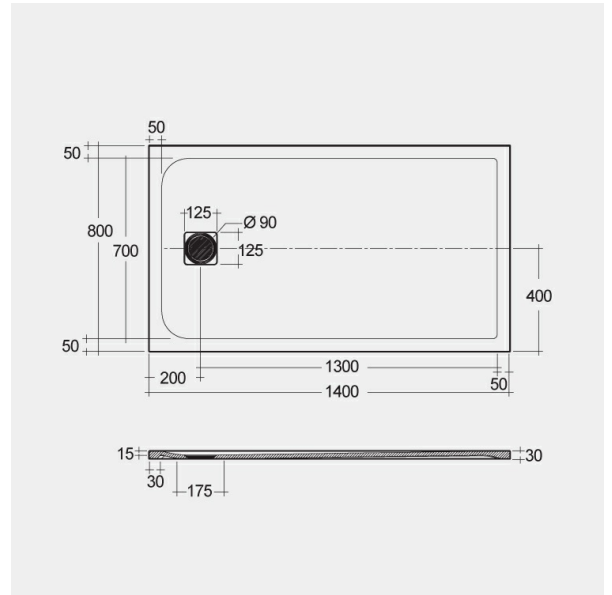

RAK-FEELING - RFST080140S514

Shower Tray

RAK
CERAMICS

Technical specifications

Dimensions: 800 x 1400 mm

Color: Cappuccino

Suites: [RAK-FEELING SHOWERTRAYS](#)

Code	Name
RFST080140S514	RAK - FEELING 80 X 140 CM

Dimensions: All dimensions in mm tolerance $\pm 5\%$ for below 200mm and $\pm 3\%$ for above 200mm.

Note: Due to a continuing development programme to improve design and performance, the manufacturer reserves all rights to vary specifications without prior information.