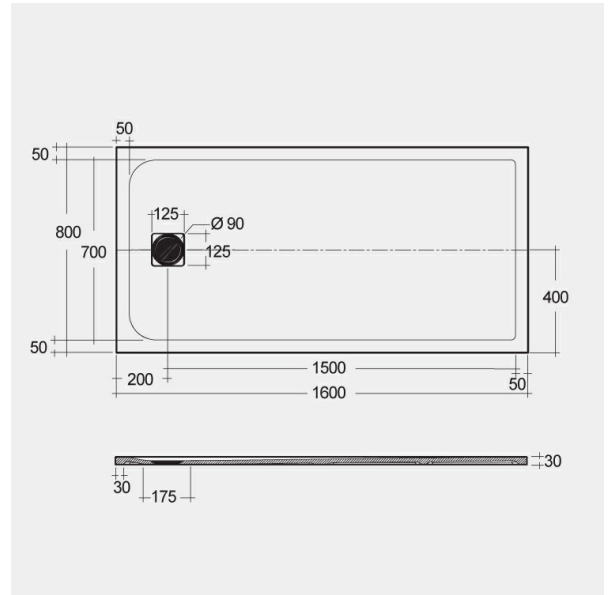

### Technical specifications

Dimensions: 800 x 1600 mm

Color: White

Suites: [RAK-FEELING SHOWERTRAYS](#)

Code	Name
RFST080160S500	RAK-FEELING 80X160CM

Dimensions: All dimensions in mm tolerance  $\pm 5\%$  for below 200mm and  $\pm 3\%$  for above 200mm.