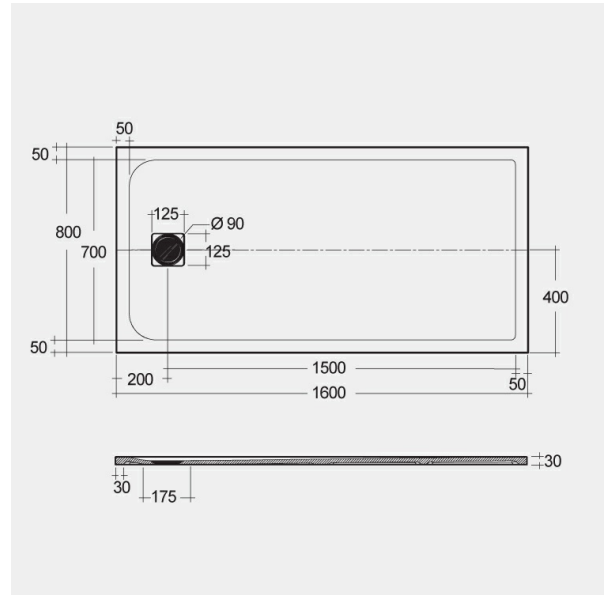

RAK-FEELING - RFST080160S504

Shower Tray

RAK
CERAMICS

Technical specifications

Dimensions: 800 x 1600 mm

Color: Black

Suites: [RAK-FEELING SHOWERTRAYS](#)

Code	Name
RFST080160S504	RAK - FEELING 80 X 160 CM

Dimensions: All dimensions in mm tolerance $\pm 5\%$ for below 200mm and $\pm 3\%$ for above 200mm.

Note: Due to a continuing development programme to improve design and performance, the manufacturer reserves all rights to vary specifications without prior information.