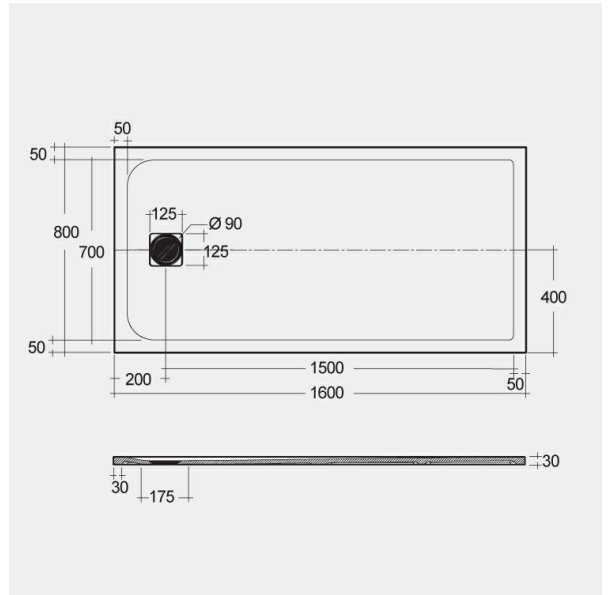

RAK-FEELING - RFST080160S514

Shower Tray

RAK
CERAMICS

Technical specifications

Dimensions: 800 x 1600 mm

Color: Cappuccino

Suites: [RAK-FEELING SHOWERTRAYS](#)

Code	Name
RFST080160S514	RAK - FEELING 80 X 160 CM

Dimensions: All dimensions in mm tolerance $\pm 5\%$ for below 200mm and $\pm 3\%$ for above 200mm.

Note: Due to a continuing development programme to improve design and performance, the manufacturer reserves all rights to vary specifications without prior information.