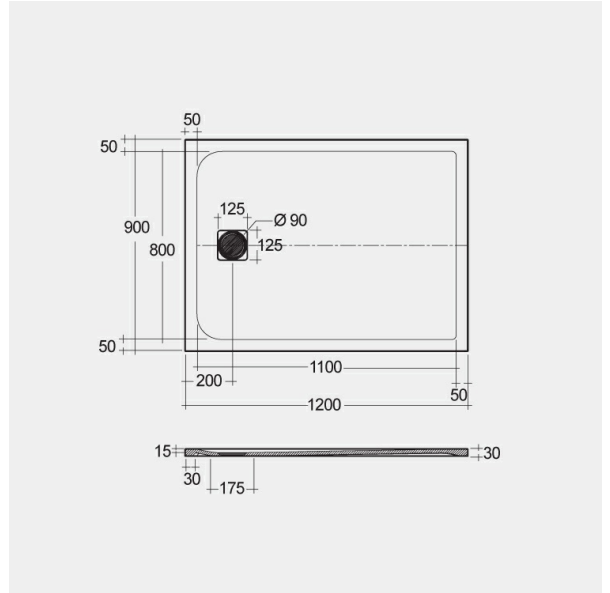

RAK-FEELING - RFST090120S504

Shower Tray

RAK
CERAMICS

Technical specifications

Dimensions: 900 x 1200 mm

Color: Black

Suites: [RAK-FEELING SHOWERTRAYS](#)

| Code | Name |
|----------------|---------------------------|
| RFST090120S504 | RAK - FEELING 90 X 120 CM |

Dimensions: All dimensions in mm tolerance $\pm 5\%$ for below 200mm and $\pm 3\%$ for above 200mm.

Note: Due to a continuing development programme to improve design and performance, the manufacturer reserves all rights to vary specifications without prior information.