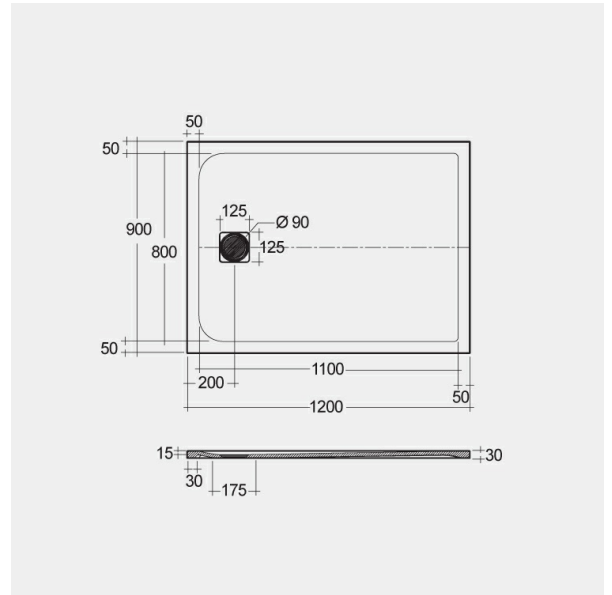

RAK-FEELING - RFST090120S505

Shower Tray

RAK
CERAMICS

Technical specifications

Dimensions: 900 x 1200 mm

Color: Greige

Suites: [RAK-FEELING SHOWERTRAYS](#)

Code	Name
RFST090120S505	RAK - FEELING 90 X 120 CM

Dimensions: All dimensions in mm tolerance $\pm 5\%$ for below 200mm and $\pm 3\%$ for above 200mm.

Note: Due to a continuing development programme to improve design and performance, the manufacturer reserves all rights to vary specifications without prior information.