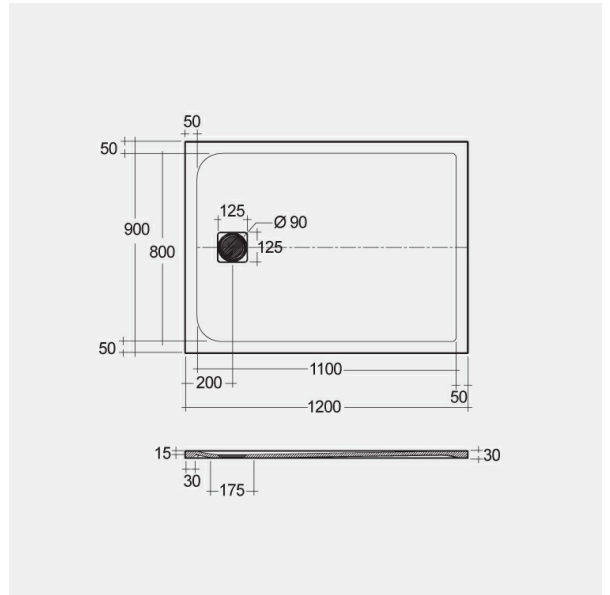

### Technical specifications

Dimensions: 900 x 1200 mm

Color: Cappuccino

Suites: [RAK-FEELING SHOWERTRAYS](#)

Code	Name
RFST090120S514	RAK - FEELING 90 X 120 CM

Dimensions: All dimensions in mm tolerance  $\pm 5\%$  for below 200mm and  $\pm 3\%$  for above 200mm.