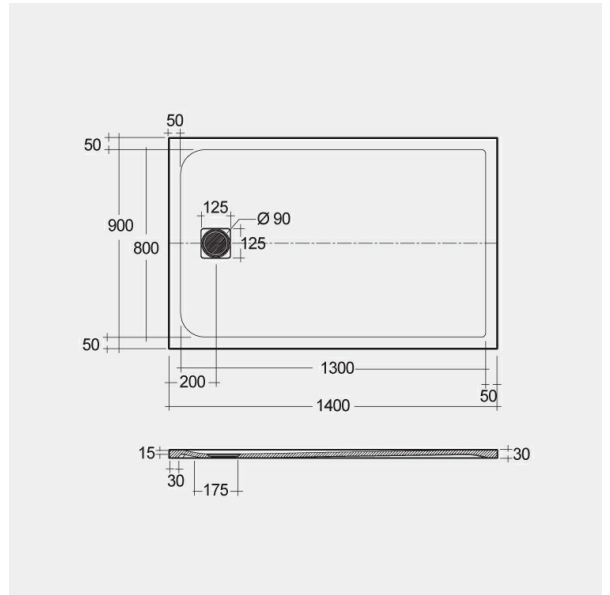

RAK-FEELING - RFST090140S504

Shower Tray

RAK
CERAMICS

Technical specifications

Dimensions: 900 x 1400 mm

Color: Black

Suites: [RAK-FEELING SHOWERTRAYS](#)

Code	Name
RFST090140S504	RAK - FEELING 90 X 140 CM

Dimensions: All dimensions in mm tolerance $\pm 5\%$ for below 200mm and $\pm 3\%$ for above 200mm.

Note: Due to a continuing development programme to improve design and performance, the manufacturer reserves all rights to vary specifications without prior information.