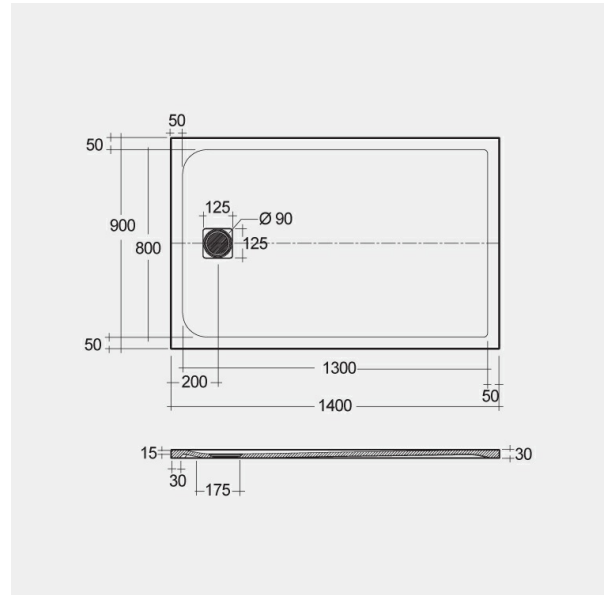

RAK-FEELING - RFST090140S505

Shower Tray

RAK
CERAMICS

Technical specifications

Dimensions: 900 x 1400 mm

Color: Greige

Suites: [RAK-FEELING SHOWERTRAYS](#)

Code	Name
RFST090140S505	RAK - FEELING 90 X 140 CM

Dimensions: All dimensions in mm tolerance $\pm 5\%$ for below 200mm and $\pm 3\%$ for above 200mm.

Note: Due to a continuing development programme to improve design and performance, the manufacturer reserves all rights to vary specifications without prior information.