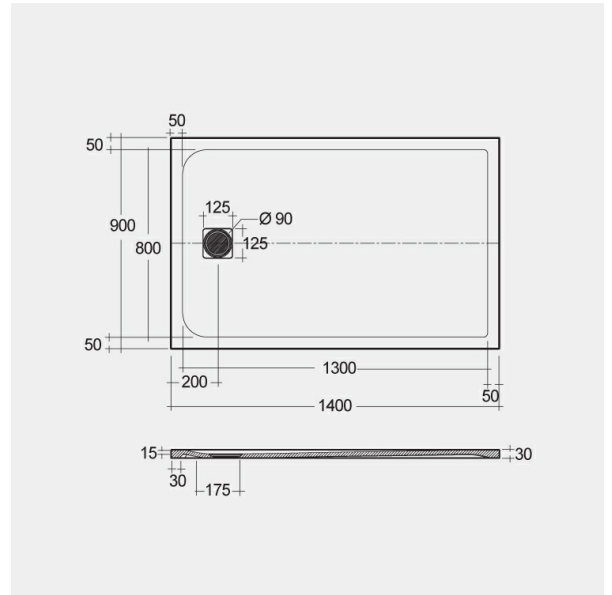

### Technical specifications

Dimensions: 900 x 1400 mm

Color: Cappuccino

Suites: [RAK-FEELING SHOWERTRAYS](#)

Code	Name
RFST090140S514	RAK - FEELING 90 X 140 CM

Dimensions: All dimensions in mm tolerance  $\pm 5\%$  for below 200mm and  $\pm 3\%$  for above 200mm.