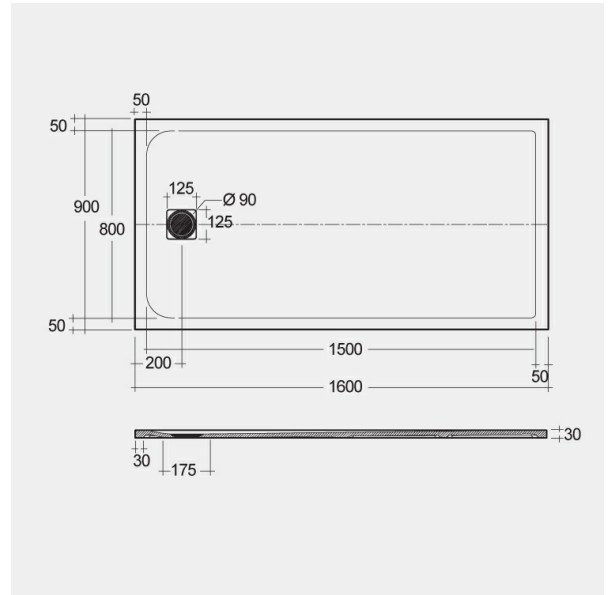

RAK-FEELING - RFST090160S500

Shower Tray

RAK
CERAMICS

Technical specifications

Dimensions: 900 x 1600 mm

Color: White

Suites: [RAK-FEELING SHOWERTRAYS](#)

Code	Name
RFST090160S500	RAK-FEELING 90X160 CM

Dimensions: All dimensions in mm tolerance $\pm 5\%$ for below 200mm and $\pm 3\%$ for above 200mm.

Note: Due to a continuing development programme to improve design and performance, the manufacturer reserves all rights to vary specifications without prior information.