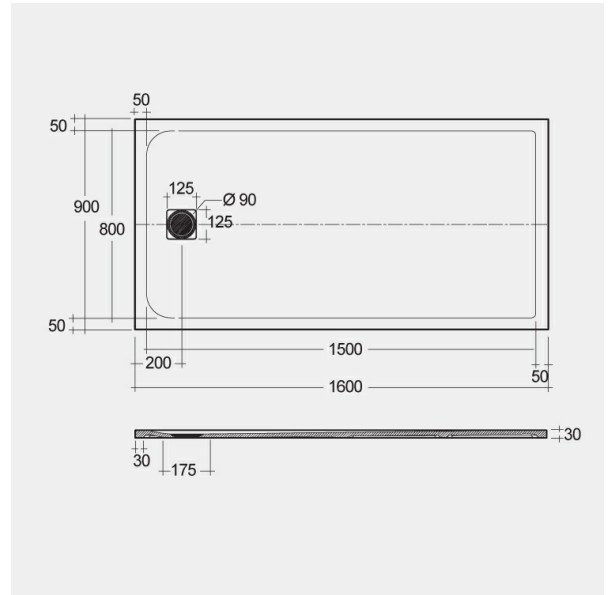

RAK-FEELING - RFST090160S503

Shower Tray

RAK
CERAMICS

Technical specifications

Dimensions: 900 x 1600 mm

Color: Grey

Suites: [RAK-FEELING SHOWERTRAYS](#)

Code	Name
RFST090160S503	RAK - FEELING 90 X 160 CM

Dimensions: All dimensions in mm tolerance $\pm 5\%$ for below 200mm and $\pm 3\%$ for above 200mm.

Note: Due to a continuing development programme to improve design and performance, the manufacturer reserves all rights to vary specifications without prior information.