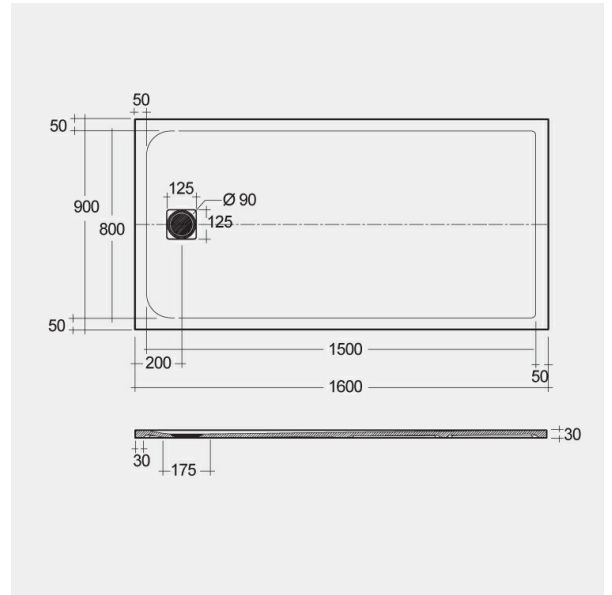

RAK-FEELING - RFST090160S504

Shower Tray

RAK
CERAMICS

Technical specifications

Dimensions: 900 x 1600 mm

Color: Black

Suites: [RAK-FEELING SHOWERTRAYS](#)

Code	Name
RFST090160S504	RAK - FEELING 90 X 160 CM

Dimensions: All dimensions in mm tolerance $\pm 5\%$ for below 200mm and $\pm 3\%$ for above 200mm.

Note: Due to a continuing development programme to improve design and performance, the manufacturer reserves all rights to vary specifications without prior information.