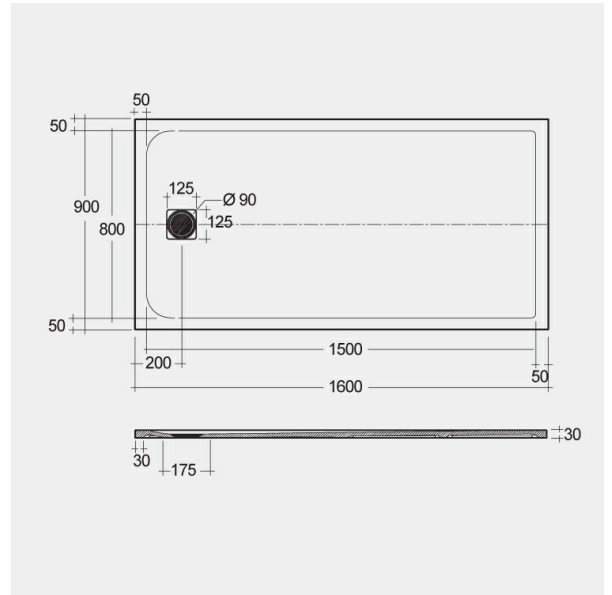

### Technical specifications

Dimensions: 900 x 1600 mm

Color: Greige

Suites: [RAK-FEELING SHOWERTRAYS](#)

Code	Name
RFST090160S505	RAK - FEELING 90 X 160 CM

Dimensions: All dimensions in mm tolerance  $\pm 5\%$  for below 200mm and  $\pm 3\%$  for above 200mm.