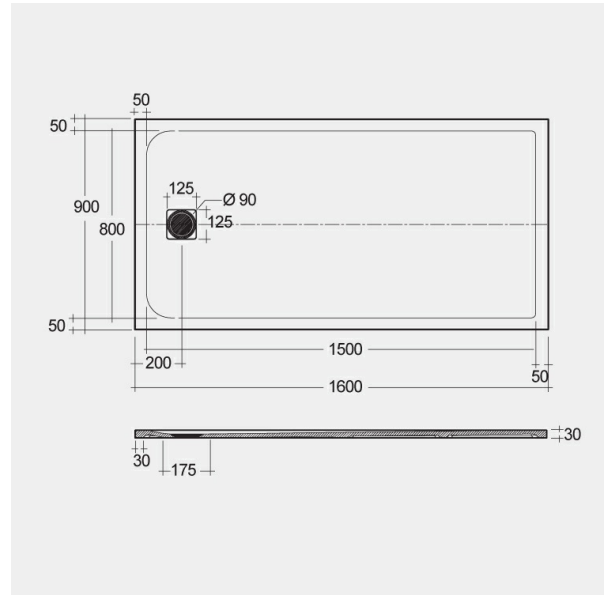

RAK-FEELING - RFST090160S514

Shower Tray

RAK
CERAMICS

Technical specifications

Dimensions: 900 x 1600 mm

Color: Cappuccino

Suites: [RAK-FEELING SHOWERTRAYS](#)

Code	Name
RFST090160S514	RAK - FEELING 90 X 160 CM

Dimensions: All dimensions in mm tolerance $\pm 5\%$ for below 200mm and $\pm 3\%$ for above 200mm.

Note: Due to a continuing development programme to improve design and performance, the manufacturer reserves all rights to vary specifications without prior information.