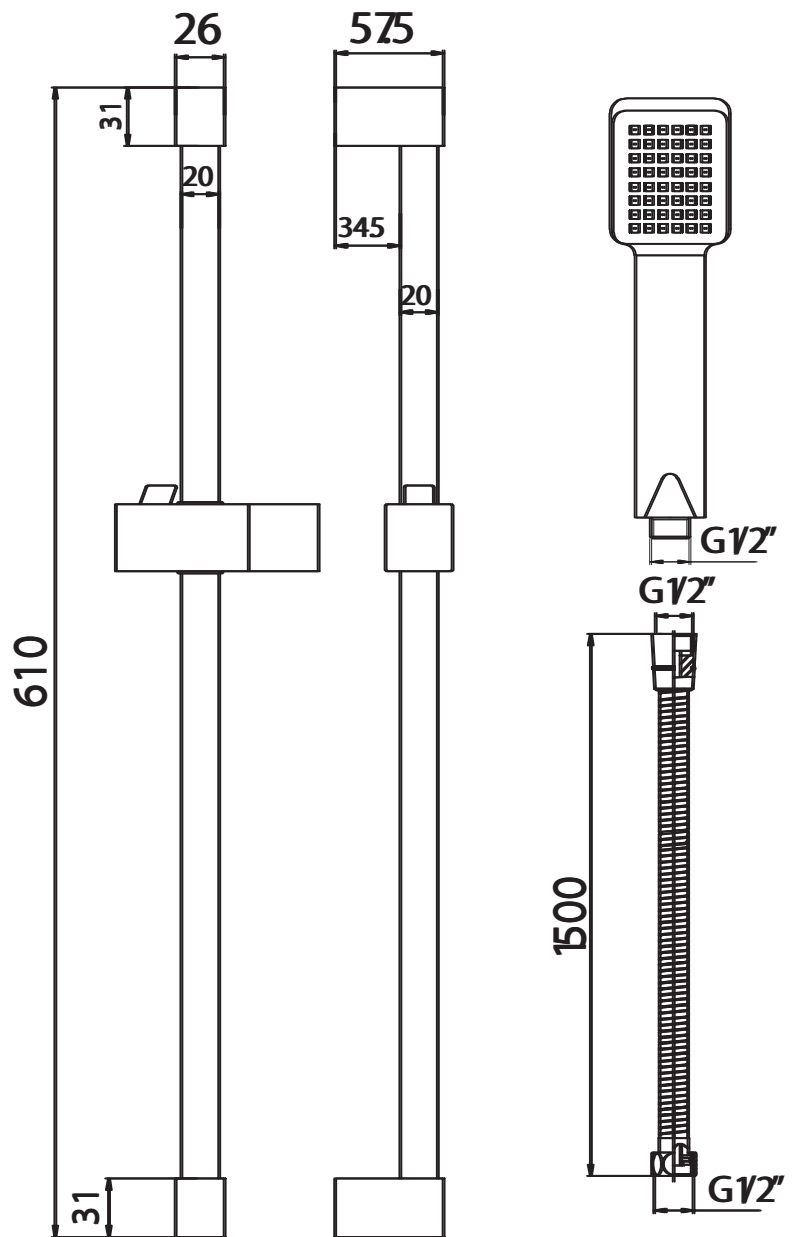

# SQUARE RISER RAIL KIT

## Square Riser Rail Kit

Product Code SHOWKIT001

Dimensions  
(measurements in mm)

Whilst we endeavour to ensure that the product information is accurate we accept no liability for any information given. All images are for illustration purposes only. Product images and specifications are subject to change. Measurements are in millimetres and are nominal.