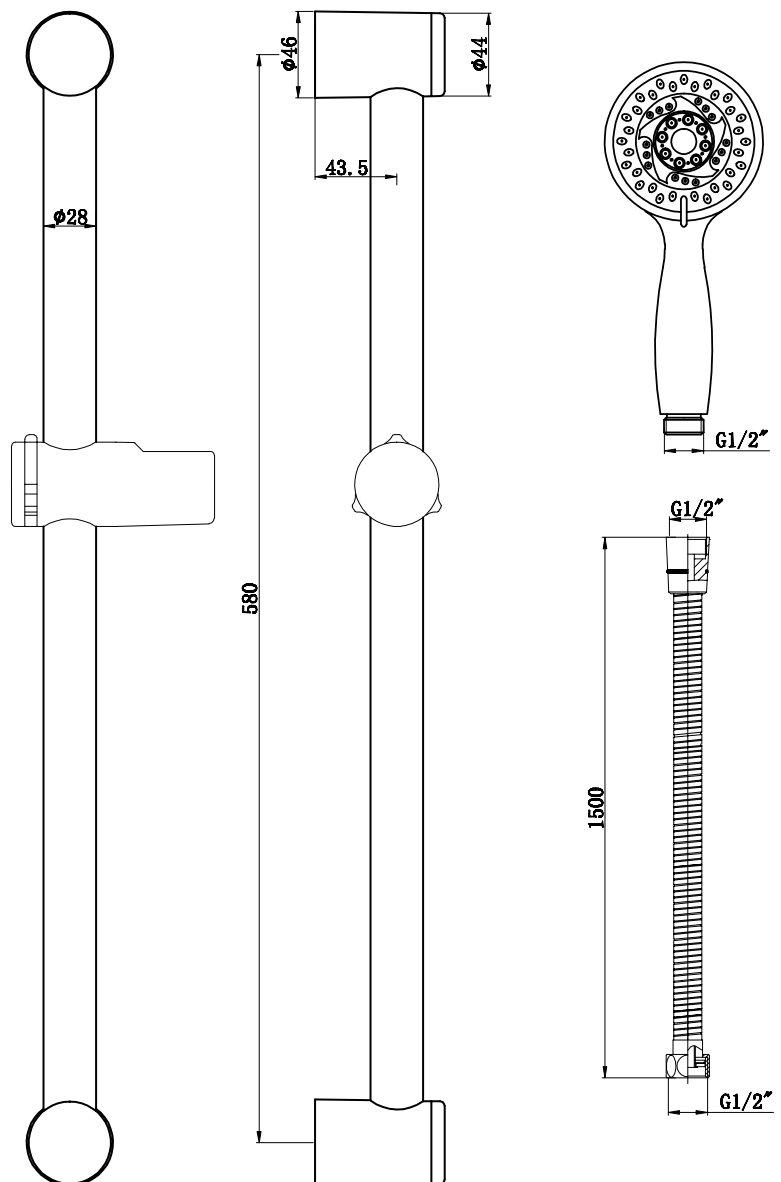

ROUND RISER RAIL KIT

Round Riser Rail Kit

Product Code SHOWKIT002

Dimensions
(measurements in mm)

Whilst we endeavour to ensure that the product information is accurate we accept no liability for any information given. All images are for illustration purposes only. Product images and specifications are subject to change. Measurements are in millimetres and are nominal.