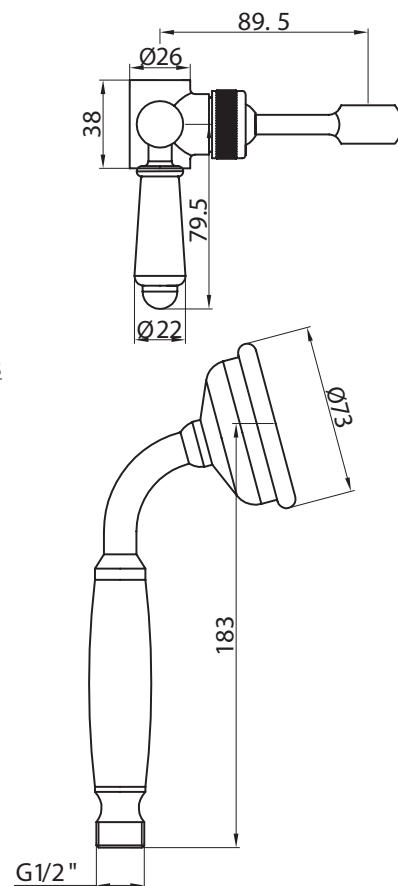

## Rigid Riser Shower

Product Code SHOWKIT006

Dimensions  
(measurements in mm)

Whilst we endeavour to ensure that the product information is accurate we accept no liability for any information given. All images are for illustration purposes only. Product images and specifications are subject to change. Measurements are in millimetres and are nominal.