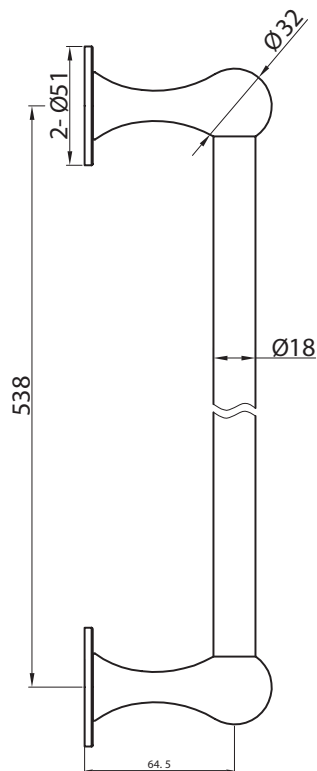

## Rigid Riser Shower

Product Code SHOWKIT006

Dimensions  
(measurements in mm)

Whilst we endeavour to ensure that the product information is accurate we accept no liability for any information given. All images are for illustration purposes only. Product images and specifications are subject to change. Measurements are in millimetres and are nominal.