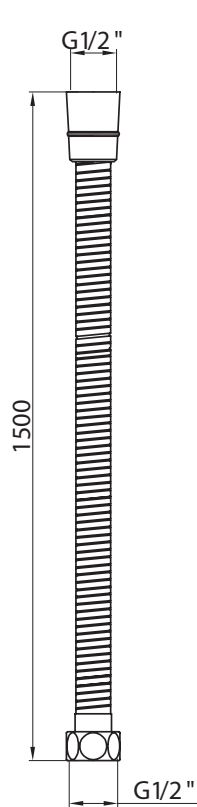

## Rigid Riser Shower

Product Code SHOWKIT006

Dimensions  
(measurements in mm)

Whilst we endeavour to ensure that the product information is accurate we accept no liability for any information given. All images are for illustration purposes only. Product images and specifications are subject to change. Measurements are in millimetres and are nominal.