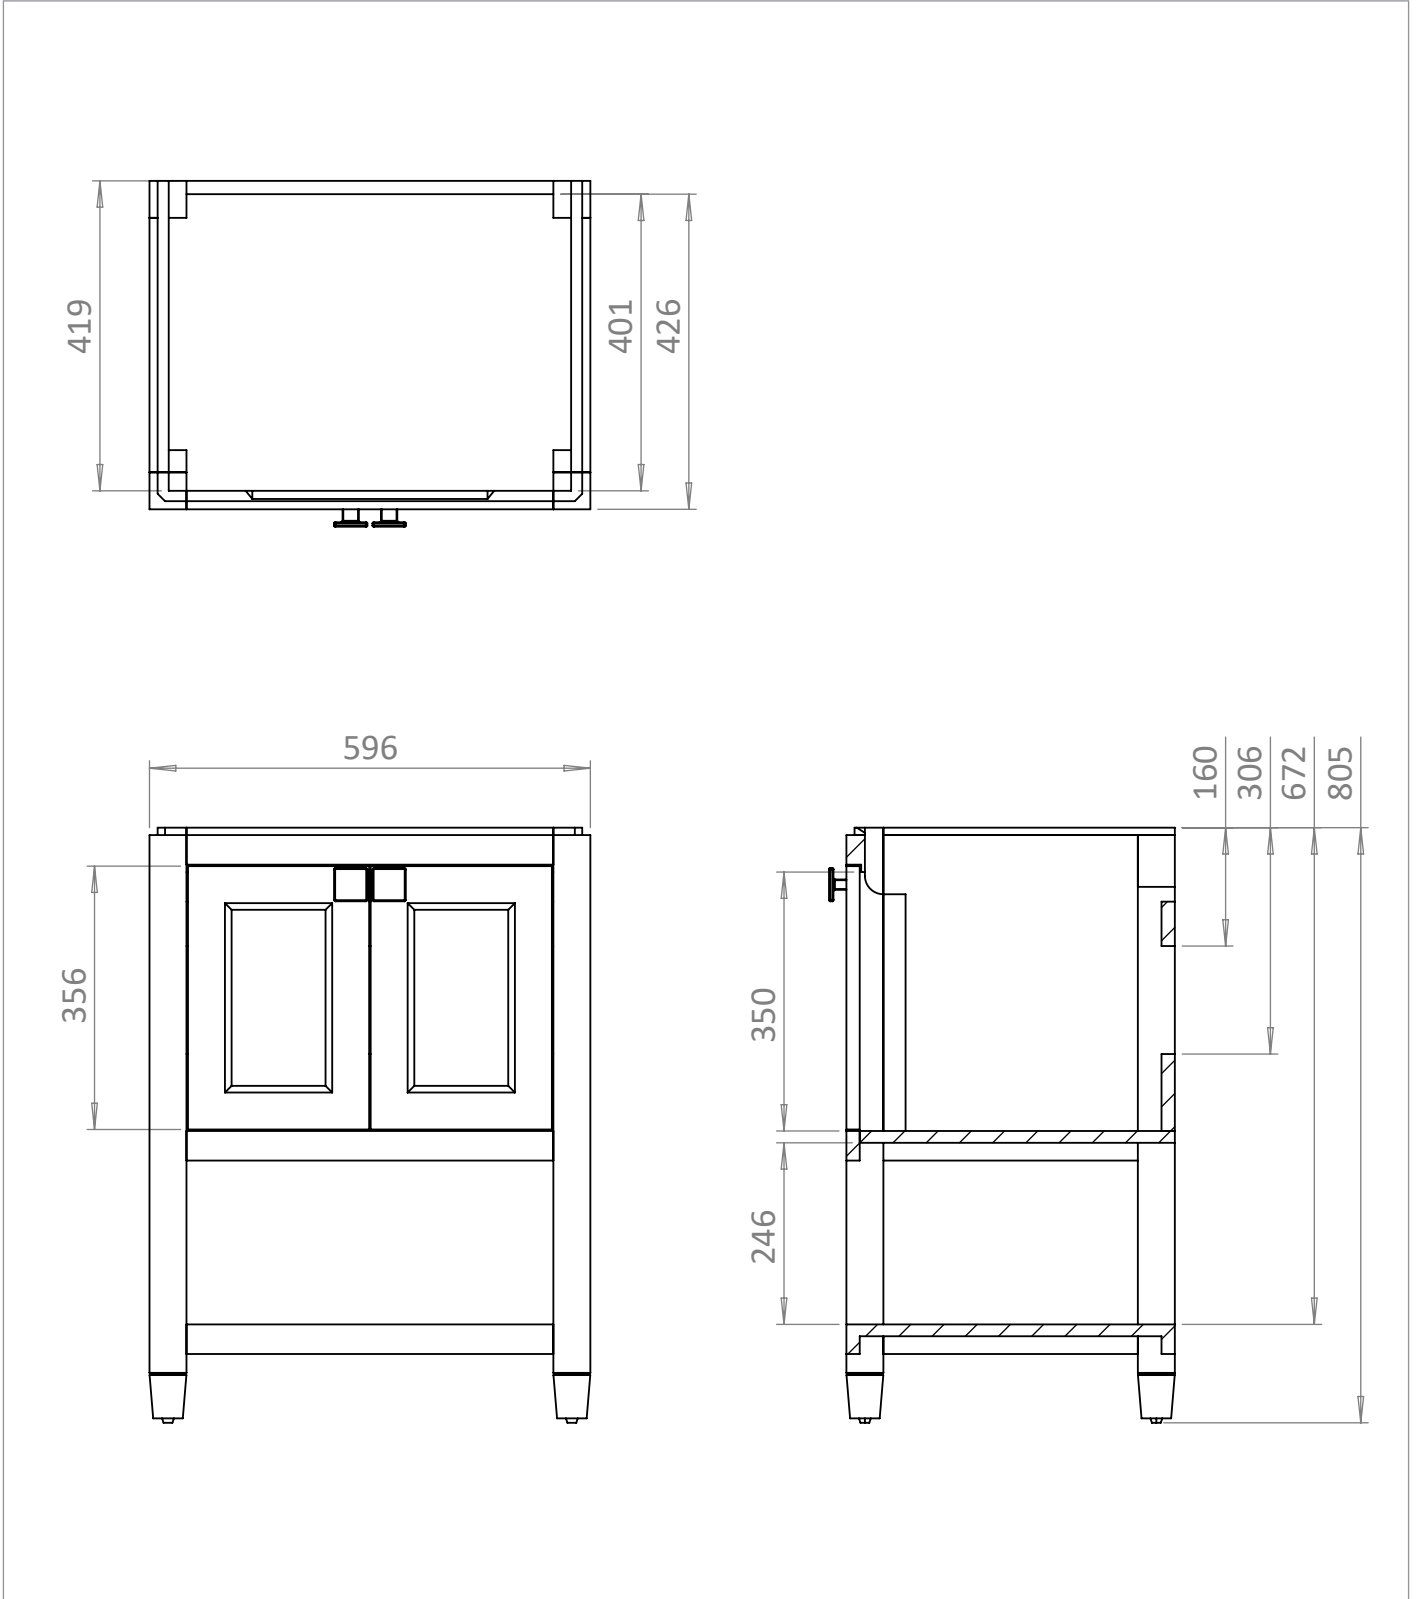

TECHNICAL DIMENSIONS

Dimensions in mm unless otherwise specified.

Tolerances (per material type) apply.