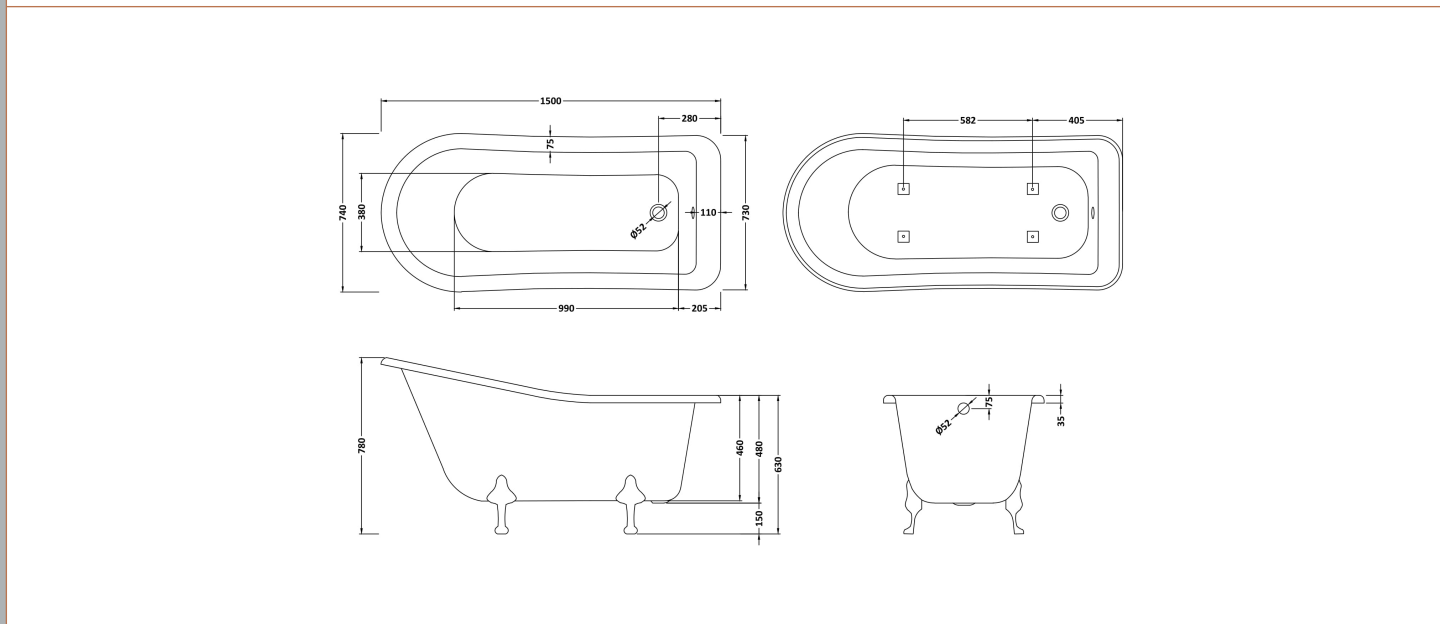

Sales Code: RL1490

Description: 1500 Slipper Freestanding Bath

Product Dimensions

Length (mm):	1500
Width (mm):	750
Depth (mm):	620
Nett Weight (kg):	49.6

Packaging Dimensions

Length (mm):	1580
Width (mm):	780
Depth (mm):	635
Gross Weight (kg):	49.6

Packaging Data

Box Colour:	Brown Cardboard Sleeve
Box Qty:	1
Label Size:	100 x 50
Label Colour:	White Label
Label Qty:	2

Outer Box Dimensions (If Applicable)

Length (mm):	
Width (mm):	
Height (mm):	
Gross Weight (kg):	
Barcode:	5055369006540

Product Details

Country of Origin:	China
Fitting Instruction:	No
Certification:	FSC: CE & UKCA:
Material Colour Reference:	European White
Product Material:	Acrylic
Material Thickness:	14mm
Volume (Ltr):	155L
Displaced Capacity:	85L
Leg Set Included:	Legset Not Included
Waste Included:	Waste Not Included
Drilled/Undrilled:	Undrilled For Taps
Includes Grips:	No Grips Supplied
Embossed:	No
No of Tapholes:	None
Anti-Slip:	No