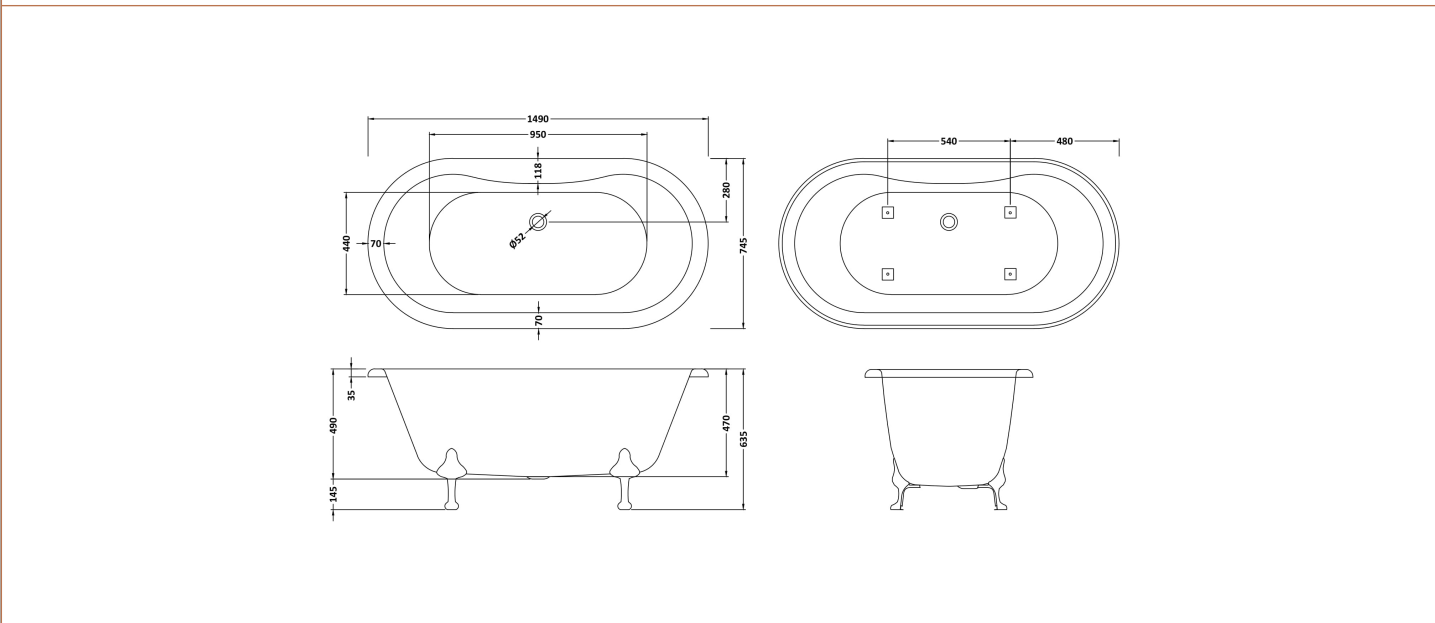

**Sales Code:** RL1501

**Description:** 1500 Double Ended Freestanding Bath

**Product Dimensions**

Length (mm):	1490
Width (mm):	745
Depth (mm):	635
Nett Weight (kg):	45.8

**Packaging Dimensions**

Length (mm):	1580
Width (mm):	790
Depth (mm):	500
Gross Weight (kg):	45.8

**Packaging Data**

Box Colour:	Brown Cardboard Sleeve
Box Qty:	1
Label Size:	100 x 50
Label Colour:	White Label
Label Qty:	2

**Outer Box Dimensions (If Applicable)**

Length (mm):	
Width (mm):	
Height (mm):	
Gross Weight (kg):	
Barcode:	5055369006519

**Product Details**

Country of Origin:	China
Fitting Instruction:	No
Certification:	FSC: CE & UKCA:
Material Colour Reference:	European White
Product Material:	Acrylic
Material Thickness:	14mm
Volume (Ltr):	185L
Displaced Capacity:	115L
Leg Set Included:	Legset Not Included
Waste Included:	Waste Not Included
Drilled/Undrilled:	Undrilled For Taps
Includes Grips:	No Grips Supplied
Embossed:	No
No of Tapholes:	None
Anti-Slip:	No