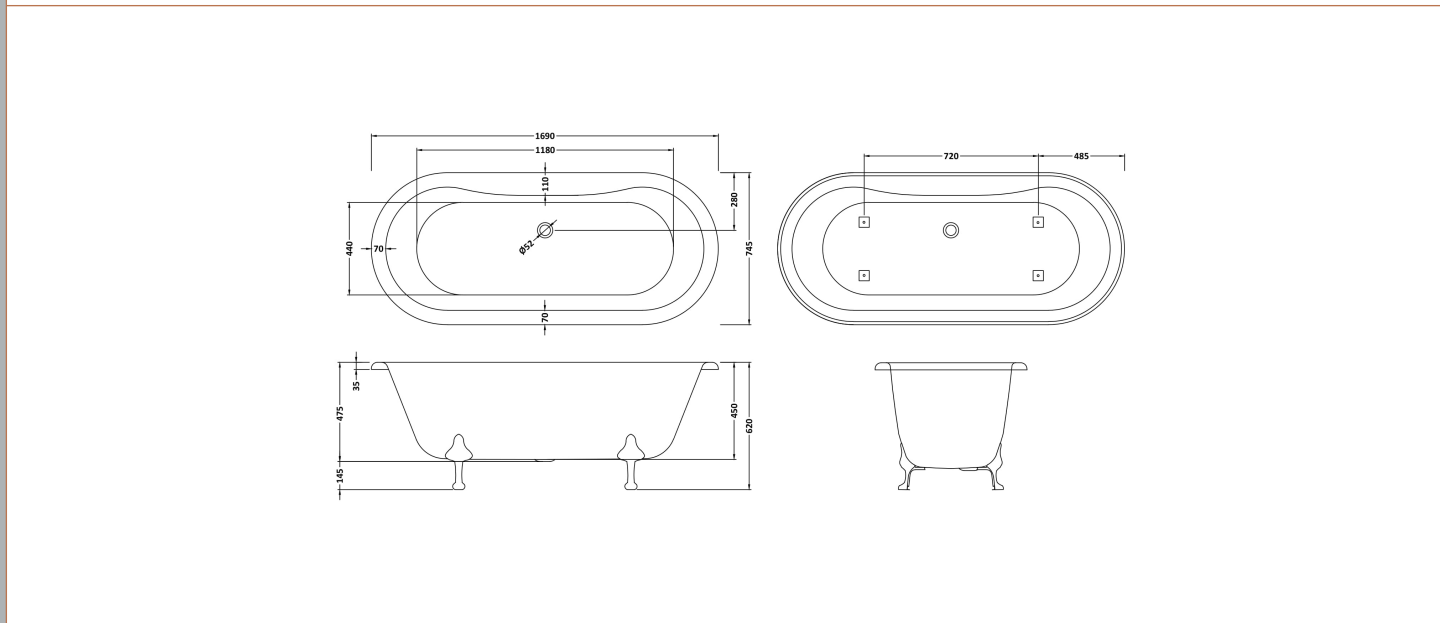

Sales Code: RL1705

Description: 1700 Double Ended Freestanding Bath

Product Dimensions

Length (mm):	1690
Width (mm):	745
Depth (mm):	620
Nett Weight (kg):	43

Packaging Dimensions

Length (mm):	1780
Width (mm):	770
Depth (mm):	530
Gross Weight (kg):	43

Packaging Data

Box Colour:	Brown Cardboard Sleeve
Box Qty:	1
Label Size:	100 x 50
Label Colour:	White Label
Label Qty:	2

Outer Box Dimensions (If Applicable)

Length (mm):	
Width (mm):	
Height (mm):	
Gross Weight (kg):	
Barcode:	5055369006526

Product Details

Country of Origin:	China
Fitting Instruction:	No
Certification:	FSC: CE & UKCA:
Material Colour Reference:	European White
Product Material:	Acrylic
Material Thickness:	14mm
Volume (Ltr):	200L
Displaced Capacity:	130L
Leg Set Included:	Legset Not Included
Waste Included:	Waste Not Included
Drilled/Undrilled:	Undrilled For Taps
Includes Grips:	No Grips Supplied
Embossed:	No
No of Tapholes:	None
Anti-Slip:	No