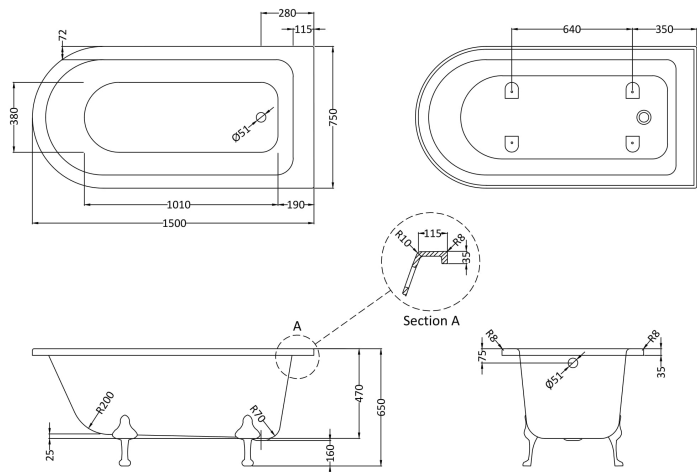

**Sales Code:** RLF1500

**Description:** 1500 Freestanding Shower Bath

**Product Dimensions**

Length (mm):	1500
Width (mm):	750
Depth (mm):	650
Nett Weight (kg):	45.8

**Packaging Dimensions**

Length (mm):	1500
Width (mm):	750
Depth (mm):	500
Gross Weight (kg):	45.8

**Packaging Data**

Box Colour:	
Box Qty:	
Label Size:	x
Label Colour:	
Label Qty:	

**Outer Box Dimensions (If Applicable)**

Length (mm):	
Width (mm):	
Height (mm):	
Gross Weight (kg):	
Barcode:	5056211804956

**Product Details**

Country of Origin:	Singapore
Fitting Instruction:	No
Certification:	FSC: CE & UKCA:
Material Colour Reference:	European White
Product Material:	Acrylic
Material Thickness:	12mm
Volume (Ltr):	175
Displaced Capacity:	105
Leg Set Included:	Legset Not Included
Waste Included:	Waste Not Included
Drilled/Undrilled:	Undrilled For Taps
Includes Grips:	No Grips Supplied
Embossed:	No
No of Tapholes:	None
Anti-Slip:	No